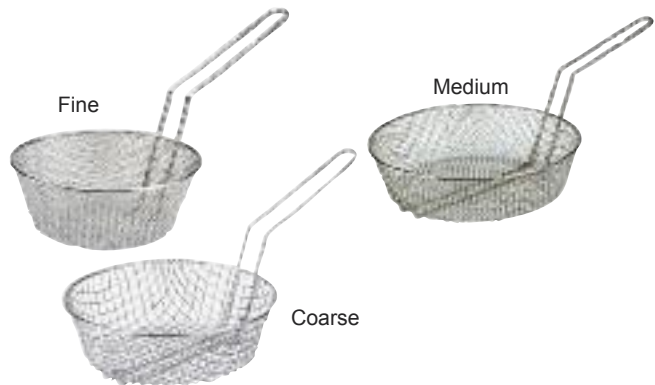

DELUXE

STAINLESS STEEL STRAINERS

Stainless steel strainer with hard wood handle.

Item #	Description	Pack	Ctn. Wt.	CBM
SSM-5	5", single mesh	12/144	33.29	0.057
SSM-8	8", single mesh	12/48	24.25	0.054
SSM-10	10", single mesh	12/24	23.81	0.062
DSM-8	8", double mesh	12/48	29.80	0.056
DSM-10	10", double mesh	12/24	26.23	0.062

CULINARY BASKETS

Culinary basket with nickel plated wire. Mesh available in coarse (1/2"), medium (1/4") and fine (1/8"). All 3" depth.

Item #	Description	Pack	Ctn. Wt.	CBM
CB-8C	8" coarse mesh	1/50	46.30	0.076
CB-8M	8", medium mesh	1/50	37.48	0.076
CB-8F	8", fine mesh	1/50	46.30	0.076
CB-10C	10", coarse mesh	1/24	24.25	0.075
CB-10M	10", medium mesh	1/24	22.05	0.075
CB-10F	10", fine mesh	1/24	26.46	0.075
CB-12C	12", coarse mesh	1/24	28.66	0.099
CB-12M	12", medium mesh	1/24	30.86	0.099
CB-12F	12", fine mesh	1/24	33.07	0.099