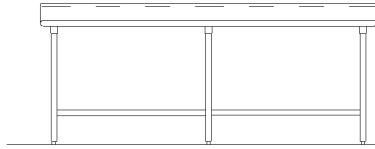

For Orders & Customer Service:

Email: customer@advancetabco.com or Fax: 631-242-6900

For Smart Fabrication™ Quotes:

Email: smartfab@advancetabco.com or Fax: 631-586-2933

DETAILS and SPECIFICATIONS

ALL DIMENSIONS ARE TYPICAL TOL ± .500"

All Units Shipped Unassembled (KD) for Reduced Shipping Costs.

TKSS & TKLG Series Open Base Style 5" Backsplash

Units 8ft. and larger are furnished with six (6) legs

TKSS-Series: Stainless Steel Legs & Stretchers