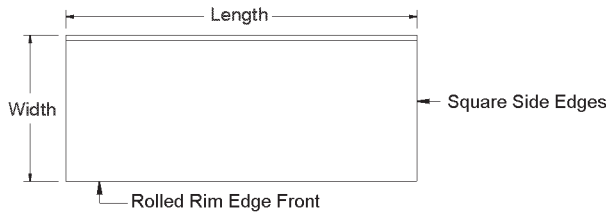

TKSS-Series: Stainless Steel Legs & Stretchers

L	24" Wide	Wt.	30" Wide	Wt.	36" Wide	Wt.
30"	TKSS-240	49 lbs.	TKSS-300	55 lbs.		
24"	TKSS-242	43 lbs.	TKSS-302	48 lbs.	TKSS-362	75 lbs.
36"	TKSS-243	55 lbs.	TKSS-303	62 lbs.	TKSS-363	80 lbs.
48"	TKSS-244	67 lbs.	TKSS-304	75 lbs.	TKSS-364	85 lbs.
60"	TKSS-245	77 lbs.	TKSS-305	89 lbs.	TKSS-365	99 lbs.
72"	TKSS-246	89 lbs.	TKSS-306	97 lbs.	TKSS-366	112 lbs.
84"	TKSS-247	107 lbs.	TKSS-307	118 lbs.	TKSS-367	131 lbs.
96"	TKSS-248	119 lbs.	TKSS-308	131 lbs.	TKSS-368	145 lbs.
108"	TKSS-249	135 lbs.	TKSS-309	150 lbs.	TKSS-369	165 lbs.
120"	TKSS-2410	234 lbs.	TKSS-3010	249 lbs.	TKSS-3610	268 lbs.
132"	TKSS-2411	258 lbs.	TKSS-3011	276 lbs.	TKSS-3611	298 lbs.
144"	TKSS-2412	273 lbs.	TKSS-3012	291 lbs.	TKSS-3612	313 lbs.

TKLG-Series: Galvanized Steel Legs & Stretchers

L	24" Wide	Wt.	30" Wide	Wt.	36" Wide	Wt.
30"	TKLG-240	49 lbs.	TKLG-300	55 lbs.		
24"	TKLG-242	43 lbs.	TKLG-302	48 lbs.	TKLG-362	75 lbs.
36"	TKLG-243	55 lbs.	TKLG-303	62 lbs.	TKLG-363	80 lbs.
48"	TKLG-244	67 lbs.	TKLG-304	75 lbs.	TKLG-364	85 lbs.
60"	TKLG-245	77 lbs.	TKLG-305	89 lbs.	TKLG-365	99 lbs.
72"	TKLG-246	89 lbs.	TKLG-306	97 lbs.	TKLG-366	112 lbs.
84"	TKLG-247	107 lbs.	TKLG-307	118 lbs.	TKLG-367	131 lbs.
96"	TKLG-248	119 lbs.	TKLG-308	131 lbs.	TKLG-368	145 lbs.
108"	TKLG-249	135 lbs.	TKLG-309	150 lbs.	TKLG-369	165 lbs.
120"	TKLG-2410	234 lbs.	TKLG-3010	249 lbs.	TKLG-3610	268 lbs.
132"	TKLG-2411	258 lbs.	TKLG-3011	276 lbs.	TKLG-3611	298 lbs.
144"	TKLG-2412	273 lbs.	TKLG-3012	291 lbs.	TKLG-3612	313 lbs.

ADVANCE TABCO is constantly engaged in a program of improving our products. Therefore, we reserve the right to change specifications without prior notice.