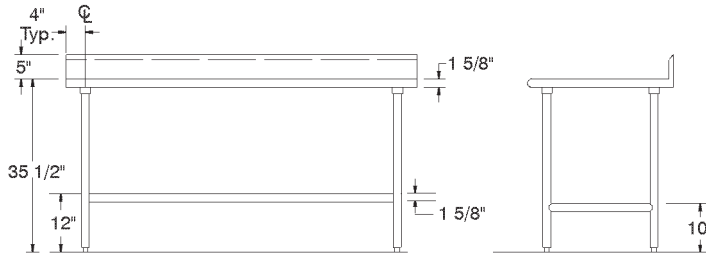

TKSS-Series: Stainless Steel Legs & Stretchers

L	24" Wide	Wt.	30" Wide	Wt.	36" Wide	Wt.
30"	TKSS-240	49 lbs.	TKSS-300	55 lbs.		
24"	TKSS-242	43 lbs.	TKSS-302	48 lbs.	TKSS-362	75 lbs.
36"	TKSS-243	55 lbs.	TKSS-303	62 lbs.	TKSS-363	80 lbs.
48"	TKSS-244	67 lbs.	TKSS-304	75 lbs.	TKSS-364	85 lbs.
60"	TKSS-245	77 lbs.	TKSS-305	89 lbs.	TKSS-365	99 lbs.
72"	TKSS-246	89 lbs.	TKSS-306	97 lbs.	TKSS-366	112 lbs.
84"	TKSS-247	107 lbs.	TKSS-307	118 lbs.	TKSS-367	131 lbs.
96"	TKSS-248	119 lbs.	TKSS-308	131 lbs.	TKSS-368	145 lbs.
108"	TKSS-249	135 lbs.	TKSS-309	150 lbs.	TKSS-369	165 lbs.
120"	TKSS-2410	234 lbs.	TKSS-3010	249 lbs.	TKSS-3610	268 lbs.
132"	TKSS-2411	258 lbs.	TKSS-3011	276 lbs.	TKSS-3611	298 lbs.
144"	TKSS-2412	273 lbs.	TKSS-3012	291 lbs.	TKSS-3612	313 lbs.

TKLG-Series: Galvanized Steel Legs & Stretchers

L	24" Wide	Wt.	30" Wide	Wt.	36" Wide	Wt.
30"	TKLG-240	49 lbs.	TKLG-300	55 lbs.		
24"	TKLG-242	43 lbs.	TKLG-302	48 lbs.	TKLG-362	75 lbs.
36"	TKLG-243	55 lbs.	TKLG-303	62 lbs.	TKLG-363	80 lbs.
48"	TKLG-244	67 lbs.	TKLG-304	75 lbs.	TKLG-364	85 lbs.
60"	TKLG-245	77 lbs.	TKLG-305	89 lbs.	TKLG-365	99 lbs.
72"	TKLG-246	89 lbs.	TKLG-306	97 lbs.	TKLG-366	112 lbs.
84"	TKLG-247	107 lbs.	TKLG-307	118 lbs.	TKLG-367	131 lbs.
96"	TKLG-248	119 lbs.	TKLG-308	131 lbs.	TKLG-368	145 lbs.
108"	TKLG-249	135 lbs.	TKLG-309	150 lbs.	TKLG-369	165 lbs.
120"	TKLG-2410	234 lbs.	TKLG-3010	249 lbs.	TKLG-3610	268 lbs.
132"	TKLG-2411	258 lbs.	TKLG-3011	276 lbs.	TKLG-3611	298 lbs.
144"	TKLG-2412	273 lbs.	TKLG-3012	291 lbs.	TKLG-3612	313 lbs.

ADVANCE TABCO is constantly engaged in a program of improving our products. Therefore, we reserve the right to change specifications without prior notice.