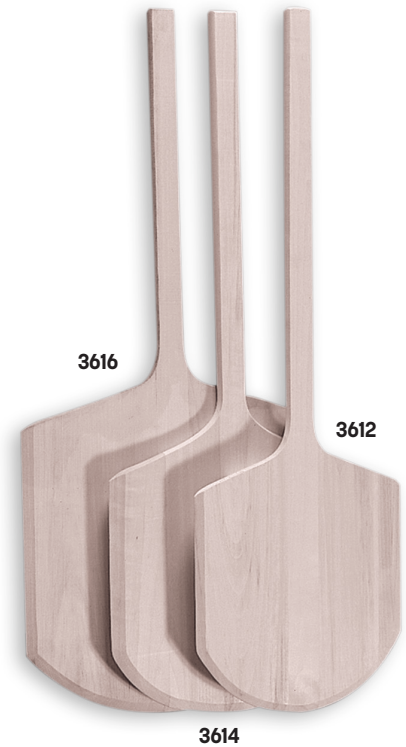

**Deluxe Make-Up Peel** 

**32" L (81.3 cm) Overall**

**3218** Blade 18" W x 17 1/2" L (45.7 x 44.5 x 81.3 cm)

**Deluxe Blade** 

**36" L (91.4 cm) Overall**

**3612** Blade 12" W x 13" L (30.5 x 33 cm)

**3614** Blade 14" W x 15" L (35.6 x 38.1 cm)

**4218** Blade 18" W x 18" L (45.7 x 45.7 cm)

**4220** Blade 20" W x 21" L (50.8 x 53.3 cm)

**Standard Peels (not shown)** 

These peels are not only lighter in weight, but they are also lighter on the wallet. Save nearly 40% with lighter-weight versions of our best-selling sizes. Includes a hole for easy hanging.

**36" L (91.4 cm) Overall**

**E312** Blade 12" W x 13" L (30.5 x 33 cm)

**E314** Blade 14" W x 15" L (35.6 x 38.1 cm)

**E316** Blade 16" W x 17" L (40.6 x 43.2 x cm)

**42" L (106.7 cm) Overall**

**E412** Blade 12" W x 13" L (30.5 x 33 cm)

**E414** Blade 14" W x 15" L (35.6 x 38.1 cm)

**E416** Blade 16" W x 17" L (40.6 x 43.2 cm)

**E418** Blade 18" W x 18" L (45.7 x 45.7 cm)

**E420** Blade 20" W x 21" L (50.8 x 53.3 cm)

GET THE SAME SIZE FOR LESS BY PURCHASING STANDARD PEELS.