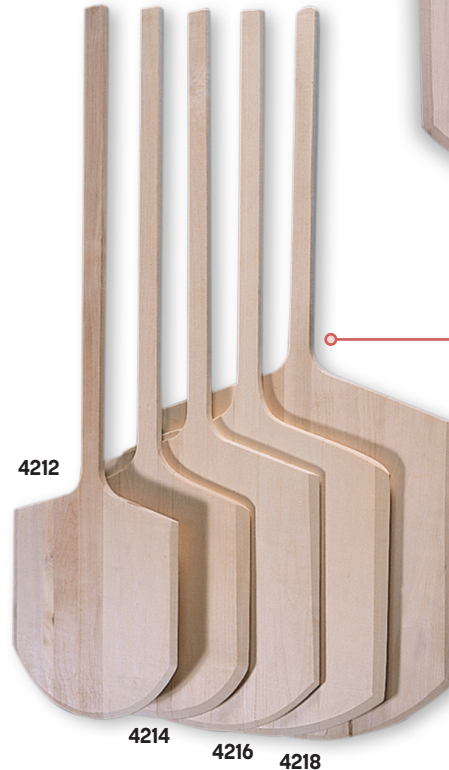

**3616** Blade 16" W x 17" L (40.6 x 43.2 cm)

**42" L (106.7 cm) Overall**

**4212** Blade 12" W x 13" L (30.5 x 33 cm)

**4214** Blade 14" W x 15" L (35.6 x 38.1 cm)

**4216** Blade 16" W x 17" L (40.6 x 43.2 cm)

**4218** Blade 18" W x 18" L (45.7 x 45.7 cm)

**4220** Blade 20" W x 21" L (50.8 x 53.3 cm)

**Standard Peels (not shown)** 

These peels are not only lighter in weight, but they are also lighter on the wallet. Save nearly 40% with lighter-weight versions of our best-selling sizes. Includes a hole for easy hanging.

**36" L (91.4 cm) Overall**

**E312** Blade 12" W x 13" L (30.5 x 33 cm)

**E314** Blade 14" W x 15" L (35.6 x 38.1 cm)

**E316** Blade 16" W x 17" L (40.6 x 43.2 x cm)

**42" L (106.7 cm) Overall**

**E412** Blade 12" W x 13" L (30.5 x 33 cm)

**E414** Blade 14" W x 15" L (35.6 x 38.1 cm)

**E416** Blade 16" W x 17" L (40.6 x 43.2 cm)

**E418** Blade 18" W x 18" L (45.7 x 45.7 cm)

**E420** Blade 20" W x 21" L (50.8 x 53.3 cm)

GET THE SAME SIZE FOR LESS BY PURCHASING STANDARD PEELS.