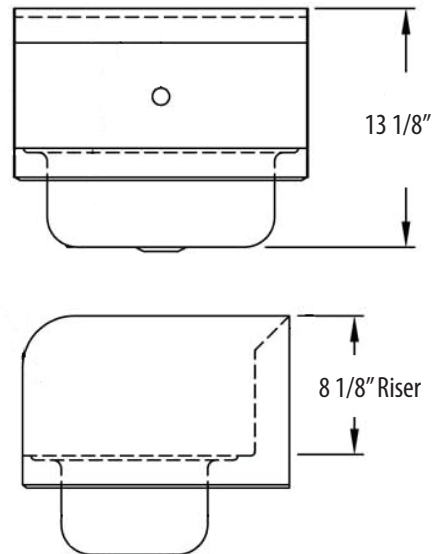

14" x 10" Hand Sinks w/ Side Splash

Stainless Steel Hand Sinks

Use your smart phone to scan the above QR code to visit our website:
www.bk-resources.com

Certifications:

Features:

- Wall Mounting Hardware Included
- Drain Included
- Accommodates 4" O.C. Faucets
- Marine Edge

Material:

- T-304 Stainless Steel

Options:

- Upgraded Faucets
- Other Plumbing Accessories - Call For Details

Part Number	Unit Size (w x d)	Bowl Dim. (l x w x d)	Faucet / Spout Mounting	Side Splash	Included Faucet	Drain Size
BKHS-W-1410-SS	17" x 15 ¹ / ₂ "	14" x 10" x 5"	4" O.C. Splash	Dual	-	1 7/8"
BKHS-W-1410-RS	17" x 15 ¹ / ₂ "	14" x 10" x 5"	4" O.C. Splash	Right	-	1 7/8"
BKHS-W-1410-LS	17" x 15 ¹ / ₂ "	14" x 10" x 5"	4" O.C. Splash	Left	-	1 7/8"
BKHS-W-1410-SS-P-G	17" x 15 ¹ / ₂ "	14" x 10" x 5"	4" O.C. Splash	Dual	BKF-W-3G-G	1 7/8"
BKHS-W-1410-RS-P-G	17" x 15 ¹ / ₂ "	14" x 10" x 5"	4" O.C. Splash	Right	BKF-W-3G-G	1 7/8"
BKHS-W-1410-LS-P-G	17" x 15 ¹ / ₂ "	14" x 10" x 5"	4" O.C. Splash	Left	BKF-W-3G-G	1 7/8"
BKHS-W-1410-1-SS	17" x 15 ¹ / ₂ "	14" x 10" x 5"	1 Hole Splash	Dual	-	1 7/8"
BKHS-W-1410-1-SS-P-G	17" x 15 ¹ / ₂ "	14" x 10" x 5"	1 Hole Splash	Dual	BKF-SEF-3G	1 7/8"
BKHS-D-1410-SS	17" x 17"	14" x 10" x 5"	4" O.C. Deck	Dual	-	1 7/8"
BKHS-D-1410-SS-P-G	17" x 17"	14" x 10" x 5"	4" O.C. Deck	Dual	BKD-3G-G	1 7/8"