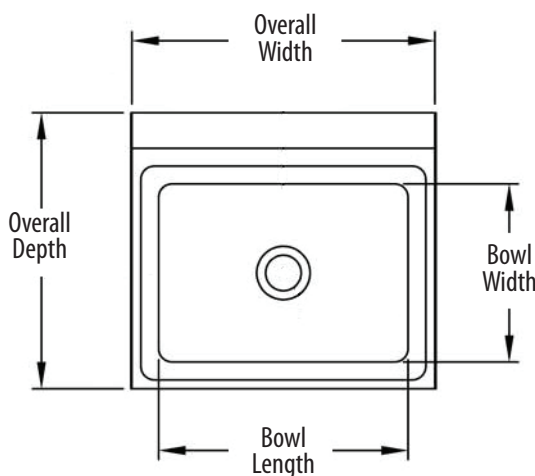

14" x 10" Hand Sinks w/ Side Splash

Stainless Steel Hand Sinks

Use your smart phone to scan the above QR code to visit our website:
www.bk-resources.com

Certifications:

Features:

- Wall Mounting Hardware Included
- Drain Included
- Accommodates 4" O.C. Faucets
- Marine Edge

Material:

- T-304 Stainless Steel

Options:

- Upgraded Faucets
- Other Plumbing Accessories - Call For Details

Part Number	Unit Size (w x d)	Bowl Dim. (l x w x d)	Faucet / Spout Mounting	Side Splash	Included Faucet	Drain Size
BKHS-W-1410-SS	17" x 15 ¹ / ₂ "	14" x 10" x 5"	4" O.C. Splash	Dual	-	1 7/8"
BKHS-W-1410-RS	17" x 15 ¹ / ₂ "	14" x 10" x 5"	4" O.C. Splash	Right	-	1 7/8"
BKHS-W-1410-LS	17" x 15 ¹ / ₂ "	14" x 10" x 5"	4" O.C. Splash	Left	-	1 7/8"
BKHS-W-1410-SS-P-G	17" x 15 ¹ / ₂ "	14" x 10" x 5"	4" O.C. Splash	Dual	BKF-W-3G-G	1 7/8"
BKHS-W-1410-RS-P-G	17" x 15 ¹ / ₂ "	14" x 10" x 5"	4" O.C. Splash	Right	BKF-W-3G-G	1 7/8"
BKHS-W-1410-LS-P-G	17" x 15 ¹ / ₂ "	14" x 10" x 5"	4" O.C. Splash	Left	BKF-W-3G-G	1 7/8"
BKHS-W-1410-1-SS	17" x 15 ¹ / ₂ "	14" x 10" x 5"	1 Hole Splash	Dual	-	1 7/8"
BKHS-W-1410-1-SS-P-G	17" x 15 ¹ / ₂ "	14" x 10" x 5"	1 Hole Splash	Dual	BKF-SEF-3G	1 7/8"
BKHS-D-1410-SS	17" x 17"	14" x 10" x 5"	4" O.C. Deck	Dual	-	1 7/8"
BKHS-D-1410-SS-P-G	17" x 17"	14" x 10" x 5"	4" O.C. Deck	Dual	BKD-3G-G	1 7/8"