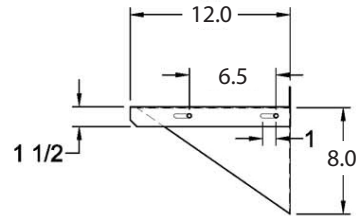

Material:

BKWS Series: Premium Wall Shelves

- T-304 18 ga. Stainless Steel

BKWSE Series: Economy Wall Shelves

- T-430 18 ga. Stainless Steel

BKWS Series: Premium T-304 Wall Shelves

BKWSE Series: Economy T-403 Wall Shelves

Length	T-304 S/S 12" Width	Product Weight (lbs)	T-304 S/S 16" Width	Product Weight (lbs)	T-430 S/S 12" Width	Product Weight (lbs)	T-430 S/S 16" Width	Product Weight (lbs)	# of Support Brackets
24"	BKWS-1224	9.00	BKWS-1624	12.00	BKWSE-1224	8.00	BKWSE-1624	11.50	2
30/32"	BKWS-1230	10.00	BKWS-1630	13.00	BKWSE-1232	10.00	BKWSE-1632	13.50	2
36"	BKWS-1236	11.50	BKWS-1636	15.00	BKWSE-1236	11.00	BKWSE-1636	14.50	2
48"	BKWS-1248	13.00	BKWS-1648	18.00	BKWSE-1248	13.50	BKWSE-1648	26.00	2
60"	BKWS-1260	17.00	BKWS-1660	21.00	BKWSE-1260	17.00	BKWSE-1660	24.00	2
72"	BKWS-1272	21.00	BKWS-1672	27.00	BKWSE-1272	21.00	BKWSE-1672	27.00	3
84"	BKWS-1284	23.00	BKWS-1684	29.00	BKWSE-1284	23.00	BKWSE-1684	30.00	3
96"	BKWS-1296	26.00	BKWS-1696	34.00	BKWSE-1296	26.00	BKWSE-1696	39.00	3

12" Depth Dimensions

16" Depth Dimensions