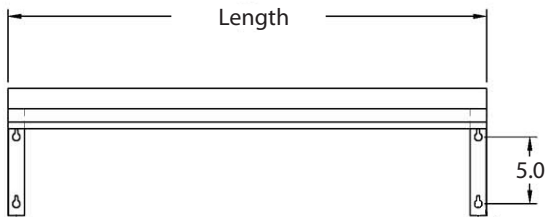

Wall Shelves

Stainless Steel Wall Shelves

Use your smart phone to scan the above QR code to visit our website:
www.bk-resources.com

Certifications:

Features:

- Available in Depths of 12" and 16"
- 1 1/2" Backsplash

Material:

BKWS Series: Premium Wall Shelves

- T-304 18 ga. Stainless Steel

BKWSE Series: Economy Wall Shelves

- T-430 18 ga. Stainless Steel

BKWS Series: Premium T-304 Wall Shelves

BKWSE Series: Economy T-403 Wall Shelves

Length	T-304 S/S 12" Width	Product Weight (lbs)	T-304 S/S 16" Width	Product Weight (lbs)	T-430 S/S 12" Width	Product Weight (lbs)	T-430 S/S 16" Width	Product Weight (lbs)	# of Support Brackets
24"	BKWS-1224	9.00	BKWS-1624	12.00	BKWSE-1224	8.00	BKWSE-1624	11.50	2
30/32"	BKWS-1230	10.00	BKWS-1630	13.00	BKWSE-1232	10.00	BKWSE-1632	13.50	2
36"	BKWS-1236	11.50	BKWS-1636	15.00	BKWSE-1236	11.00	BKWSE-1636	14.50	2
48"	BKWS-1248	13.00	BKWS-1648	18.00	BKWSE-1248	13.50	BKWSE-1648	26.00	2
60"	BKWS-1260	17.00	BKWS-1660	21.00	BKWSE-1260	17.00	BKWSE-1660	24.00	2
72"	BKWS-1272	21.00	BKWS-1672	27.00	BKWSE-1272	21.00	BKWSE-1672	27.00	3
84"	BKWS-1284	23.00	BKWS-1684	29.00	BKWSE-1284	23.00	BKWSE-1684	30.00	3
96"	BKWS-1296	26.00	BKWS-1696	34.00	BKWSE-1296	26.00	BKWSE-1696	39.00	3

12" Depth Dimensions

16" Depth Dimensions