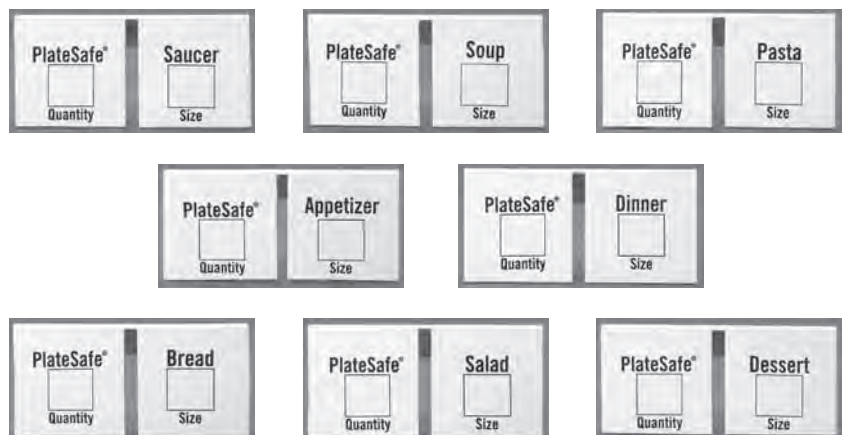

Standard PlateSafe® Clips

(symbols and descriptions above also available on clips)