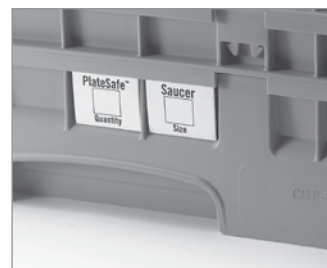

## Safe, Sanitary Transportation

Camracks can be transported across large campuses or to off-site locations in one single unit.

Easy to grip handles and smooth overlapping sides facilitate safe handling.

Camracks interstack with racks from major manufacturers.

Content labeling options include one-color custom hot stamping or pre-printed clips that are added at factory during assembly.

Camracks are covered by one or more of the following patents: Full Base Dish Rack D412,607. Half Base Dish Rack D404,176. Half Dish Rack Extender D400,321. Enlarged Dish Rack Extender D399,614. Dish Rack with Extender 5,934,486 Utility Patent. Pronged Base Dish Rack D403,472