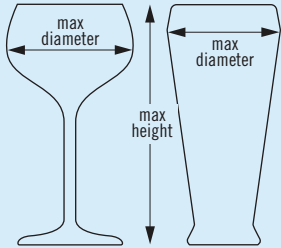

# Camrack® Full Size Glass Racks

Available in 7 compartment sizes and up to 12 different heights, there is a Camrack that will fit any type of stemware or tumbler.

To find the right Camrack for your glassware, please visit  
[www.cambro.com/mycamracks](http://www.cambro.com/mycamracks)

## Choose the correct Camrack:

1. Measure the **maximum diameter** of the glass (stemware or tumbler) to determine the number of compartments.
2. Measure the **maximum height** of the glass (stemware or tumbler) to the top edge of the rim to determine the compartment height.