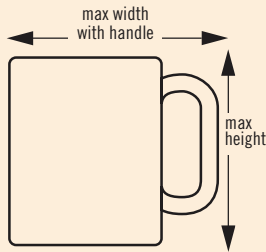

Camrack® Full and Half Size Cup Racks

Camrack Cup racks are available in 2 compartment sizes and up to 3 different heights.

To find the right Camrack for your cup, please visit www.cambro.com/mycamracks

Choose the correct Camrack:

1. Measure the **maximum diameter** of the mug or cup, including the handle, to determine the number of compartments.
2. Measure the **maximum height** of the mug or cup to the top edge of the rim to determine the compartment height.