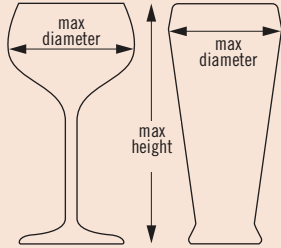

Camrack® Half Size Glass Racks

Half size Camracks are available in 3 compartment sizes and up to 6 different heights.

To find the right Camrack for your glassware, please visit www.cambro.com/mycamracks

Choose the correct Camrack:

1. Measure the **maximum diameter** of the glass (stemware or tumbler) to determine the number of compartments.
2. Measure the **maximum height** of the glass (stemware or tumbler) to the top edge of the rim to determine the compartment height.