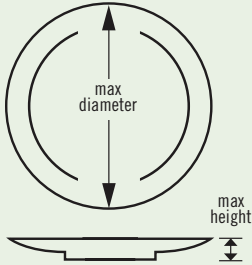

Camrack® Full and Half Size PlateSafe® Racks

PlateSafe racks are available in 13 different styles of configurations for dinnerware from 4" to 12½" in diameter.

To find the right Camrack for your dinnerware, please visit
www.cambro.com/mycamracks

Choose the correct Camrack:

1. Measure the **maximum diameter** of the dinnerware to determine the height of the PlateSafe Camrack.
2. Measure the **maximum height** of the dinnerware to determine the number of compartments.