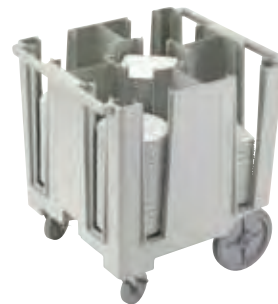

VERSA DISH CADDIES

	CODE DCS950	CODE DCS1125
PLATE SIZE RANGE (ROUNDS)	8$\frac{3}{8}$" - 9$\frac{1}{2}$" (21,3 - 24,1 cm)	9$\frac{5}{8}$" - 11$\frac{1}{4}$" (24,4 - 28,6 cm)
PLATE SIZE RANGE (SQUARES)	7$\frac{1}{4}$" - 8" (18,4 - 20,5 cm)	8$\frac{3}{8}$" - 9$\frac{1}{2}$" (21,3 - 24,1 cm)
COLUMNS PER CADDY	5, 45-60 plates per col.	4, 45-60 plates per col.
OVERALL DIMENSIONS	27" x 30$\frac{1}{2}$" x 31$\frac{3}{4}$"	27" x 30$\frac{1}{2}$" x 31$\frac{3}{4}$"
W x L x H	69 x 78 x 81 cm	69 x 78 x 81 cm
CASE LBS. (CUBE)	89.5 (16.64)	89 (16.64)
CASE KG (CUBE M³)	40,65 (0,47)	40,45 (0,47)