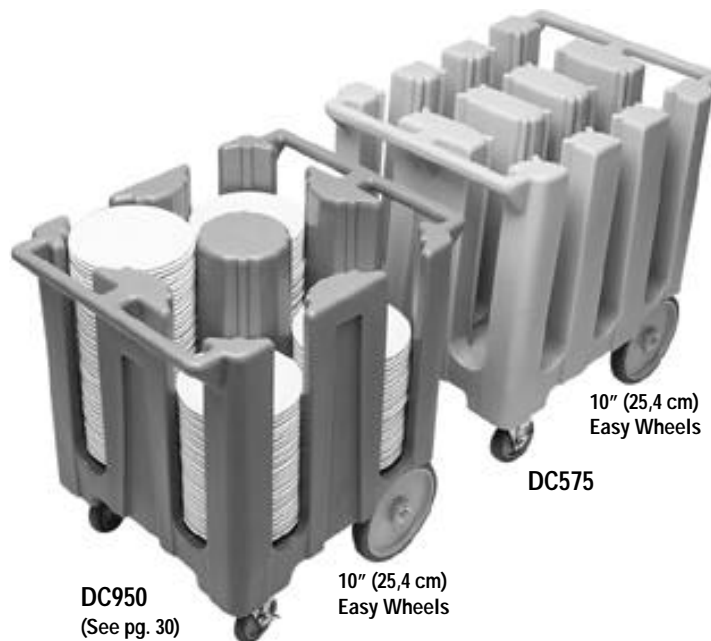

### Features & Benefits

- Each model protects and stores one size of plate, ranging in size from 5<sup>3</sup>/<sub>4</sub>" - 8<sup>1</sup>/<sub>4</sub>" (14,6 - 21 cm).
- Each column is approx. 20<sup>1</sup>/<sub>2</sub>" (52 cm) deep and stacking capacity is approx. 45 - 60 plates per column. Six column models hold approx. 270 - 360 plates and four column models hold approx. 180 - 240 plates.

Model DC575 (6 columns)

Holds 5<sup>3</sup>/<sub>4</sub>" (14,6 cm) size plates

Model DC700 (6 columns)

Holds 7" (18 cm) size plates

Model DC825 (4 columns)

Holds 8<sup>1</sup>/<sub>4</sub>" (21 cm) size plates

- Impact resistant and shock absorbent to protect valuable plates against breakage and chipped edges.
- Poker chip style offers greater access for easy plate removal.
- One-piece seamless double-wall, high-density polyethylene construction is extremely durable and reliable. Won't dent, crack, bubble, chip and break.
- Foamed in-place polyurethane core adds structural strength and reduces noise.
- Rounded corners add extra safety feature for employee handling and protect walls, furniture and other equipment during transportation.
- Molded-in handles on both ends offer sturdy and controlled handling. Will not bend or break.
- Two each 5" (12,7 cm) swivel casters w/ brakes and 2 each 10" (25,4 cm) Easy Wheels offer smooth and easy transport across floors or carpet.
- Vinyl cover included for sanitary storage. (It is not NSF listed.)
- No assembly required.
- Available in 9 colors.

Item No. \_\_\_\_\_

Specifier Identification No. \_\_\_\_\_

Model No. \_\_\_\_\_

Quantity \_\_\_\_\_

DC950  
(See pg. 30)

10" (25,4 cm)  
Easy Wheels

10" (25,4 cm)  
Easy Wheels

DC575