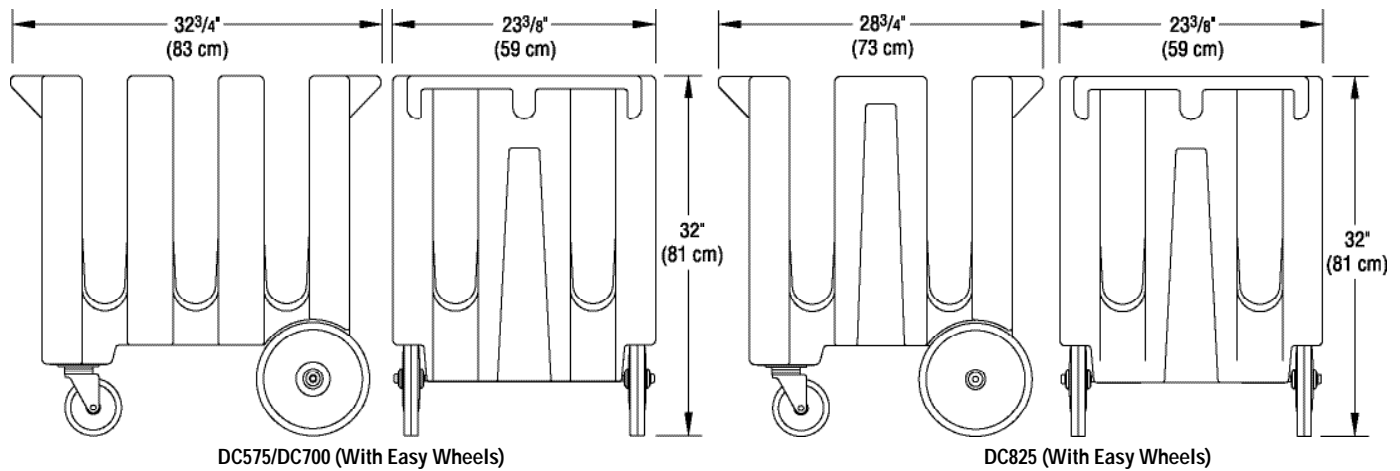

Dish Caddies

For 5³/₄" , 7" , 8¹/₄" (14,6, 18, 21 cm) Plates

Models DC575

DC700 (No photo shown)

DC825

Item No. _____

Specifier Identification No. _____

Model No. _____

Quantity _____

DC575/DC700 (With Easy Wheels)

DC825 (With Easy Wheels)

Specifications

Dimension Tolerance: +/- 1/4" (0,64 cm)

Code	Description	Plate Size	Columns Per Caddy	Approx. Depth Per Column	Max. Stacking Height Per Column	Dimensions L x W x H	Case lbs./cube Kg/m³
DC575	Dish Caddy	Holds 5³/₄" (14,6 cm)	6	20¹/₂" (52 cm)	Approx. 45-60 plates	32³/₄" x 23³/₈" x 32" (83x 59 x 81 cm)	64 (14,59) 29 (0,41)
DC700	Dish Caddy	Holds 7" (18 cm)	6	20¹/₂" (52 cm)	Approx. 45-60 plates	32³/₄" x 23³/₈" x 32" (83x 59 x 81 cm)	64 (14,59) 29 (0,41)
DC825	Dish Caddy	Holds 8¹/₄" (21 cm)	4	20¹/₂" (52 cm)	Approx. 45-60 plates	28³/₄" x 23³/₈" x 32" (73 x 59 x 81 cm)	58 (12,82) 26,5 (0,36)

Architect Specs

The dish storage and transport cart shall be a Dish Caddy, Model..., manufactured by Cambro Mfg. Co., Huntington Beach, CA 92648 U.S.A. It shall be made of one-piece, seamless, double-wall, high-density, polyethylene and shall be injected with polyurethane foam. It shall have rounded corners and molded-in handles. It shall have 4 or 6 each 20¹/₂" (52 cm) columns and shall offer plate-stacking capacity of approx. 45-60 plates per column. It shall be available in 3 models and shall have permanent dividers designed to accommodate 5³/₄" - 8¹/₄" (14,6 - 21 cm) plates (by specific model). It shall have 2 each 5" (12,7 cm) swivel casters with brakes and 2 each 10" (25,4 cm) Easy Wheels. It shall have a vinyl cover that is not NSF listed. It shall require no assembly. It shall be available in 9 colors.

Standard Colors

- ☐ Slate Blue (401)
- ☐ Dark Brown (131)
- ☐ Coffee Beige (157)
- ☐ Gray (180)
- ☐ Brick Red (402)
- ☐ Granite Gray (191)
- ☐ Granite Green (192)
- ☐ Granite Red (193)
- ☐ Granite Sand (194)

Approvals