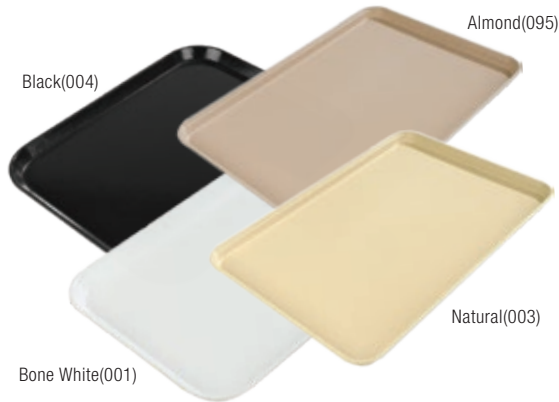

Available for immediate shipment in Bone White(001), Natural(003), Black(004) and Almond(095)

See pages 152-155 for available tray sizes and colors

Dimensions & Weights For Use With Self-Leveling Dispensers

Prod No	Length	Width	Height of One	Height of 11	Weight of 10
1410FG	13-3/4"	10-5/8"	3/4"	3-5/16"	9lb 2oz
1612FG	16-3/8"	12"	3/4"	3-5/16"	11lb 12oz
1814FG	18"	14"	3/4"	3-1/2"	14lb 4oz
2015FG	20-1/4"	15"	3/4"	3-5/16"	17lb
2216FG	22"	16"	1-1/8"	4-1/8"	21lb 8oz
1713FG	18"	14"	3/4"	3-1/2"	14lb 12oz
2214FG	22"	14"	3/4"	3-5/16"	15lb 2oz

BOX INDICATES ITEM IS AVAILABLE FOR IMMEDIATE SHIPMENT IN OUR MOST POPULAR SIZES

Trapezoid Tray Table Planner

	1713	2214
36" Square Table Holds	4 ea	4 ea
42" Round Table Holds	4 ea	4 ea
54" Square Table Holds	6 ea	6 ea

Prod No	Description	Pack
Solid Color		
Decorative Pattern		
Wood Grain		
Rectangular		
1410FG Δ	13.75/10.62/0.75	12 ea
1612FG Δ	16.37/12.00/0.75	12 ea
1814FG Δ	18.00/14.00/0.75	12 ea
2015FG Δ	20.25/15.00/0.75	12 ea
2216FGQ Δ	22.12/16.00/1.05	6 ea
Low Edge		
1216LFG Δ	16.37/12.00/0.62	12 ea
1418LFG Δ	18.00/14.00/0.62	12 ea
1219LFG Δ	19.00/12.00/0.62	12 ea
1520LFG Δ	20.25/15.00/0.62	12 ea
1222LFG Δ	21.06/12.06/0.80	12 ea
Display/Bakery		
269FG Δ	8.75/25.50/1.12	12 ea
1318FG Δ	17.75/12.75/1.00	12 ea
2618FGQ Δ	17.87/25.62/1.25	6 ea
Trapezoid		
1713FG Δ	18.00/14.00/0.85	12 ea
2214FG Δ	22.00/14.06/0.88	12 ea
Metric		
2310FG Δ	589mm/238mm/16mm	12 ea
1220FG Δ	530mm/325mm/16mm	12 ea
1212FG Δ	325mm/265mm/16mm	12 ea
2115FG Δ	530mm/375mm/16mm	12 ea
1419FG Δ	500mm/385mm/16mm	12 ea