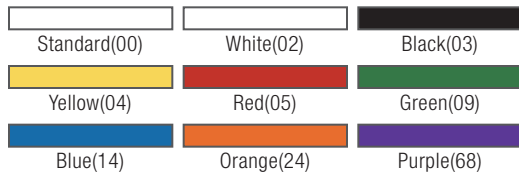

## Wood Handles

- Made of lacquered hardwood
- Available in a large selection of standard threaded and tapered styles
- Economical choice

WOOD

## Dust Mop Handles

- Available in wood, coated metal and fiberglass
- 360° movement for fast and easy cleaning

DUST MOP

Prod No	Description	Dia	Style	Color	Pack
<b>Wood Threaded Handles</b>					
40271	60" Wood Handle	.94"	Threaded	00	12 ea
40267	60" Wood Handle	1.13"	Threaded	00	12 ea
<b>Metal Threaded Handles</b>					
40275	40" Metal Tip Wood Handle	.88"	Metal Thread	00	12 ea
45267	60" Wood Handle with Metal Tip	.94"	Metal Thread	00	12 ea
<b>Tapered Handles</b>					
40261	54" Wood Handle	1.13"	Tapered	00	12 ea
40262	60" Wood Handle	1.13"	Tapered	00	12 ea
<b>Dust Mop Handles</b>					
45850	60" Wood Dust Mop Handle with Clip-On Connector	.94"	—	00	12 ea
362013	60" Vinyl Coated Metal Dust Mop Handle with Clip-On Connector	.94"	—	00	12 ea
<b>Fiberglass Dust Mop Handles</b>					
362113	60" Fiberglass Dust Mop Handle	1"	—	02, 03, 04, 05, 09, 14, 24, 68*	12 ea

\*Color available by special order only