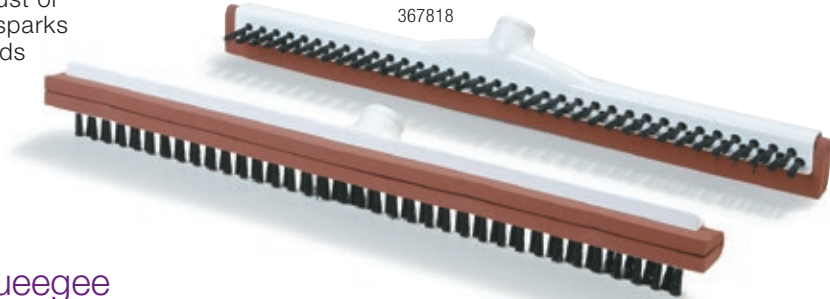

Double Foam Rubber Squeegee & Brush with Plastic Frame

- Use the brush side to remove stubborn debris and the squeegee side to dry the floor
- All plastic construction will not rust or bend and helps prevent hazard sparks when cleaning-up flammable fluids

Curved End Rubber Squeegee with Metal Frame

- Single rubber blade design
- Curved end controls liquid better
- For smooth surfaces
- Red gum rubber is non-marking and durable for heavy-duty use

One-Piece Rubber Squeegee with Plastic Frame

- All plastic construction will not rust or bend and helps prevent hazard sparks when cleaning-up flammable fluids
- Available in colors to support HACCP compliance
- For smooth surfaces

Handles sold separately; see pages 310-311 for handle recommendation

Prod No	Description	Handle	Color	Pack
Double Foam Rubber/Brush with Plastic Frame				
367818	18" Red Double Foam Red Rubber	Threaded	00	10 ea
Single Curved End Rubber Squeegee with Metal Frame				
36324C	24" Curved End Black Rubber Squeegee	1.13" Tapered	00	6 ea
36336C	36" Curved End Black Rubber Squeegee	1.13" Tapered	00	6 ea
One-Piece Rubber Squeegee with Plastic Frame				
36567	20" Solid, One-Piece Rubber Squeegee	Threaded	01, 02, 03, 04, 05, 09, 14, 24, 25, 68	6 ea
36568	24" Solid, One-Piece Rubber Squeegee	Threaded	01, 02, 03, 04, 05, 09, 14, 24, 68	6 ea