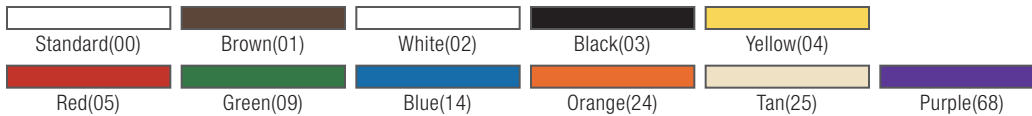

Handles sold separately; see pages 310-311 for handle recommendation