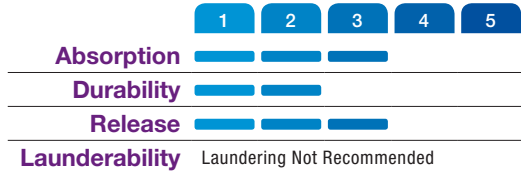

4 Ply Cotton Cut-End

- Economical choice for general mopping
- Brick packed

8 Ply Cotton Cut-End

- Abrasion-resistant, long lasting 8 ply cotton
- Best for general purpose cleaning

Handles sold separately; see pages 310-311 for handle recommendation

Standard(00)

Prod No	Description	Handle	Color	Pack
4 Ply Cotton (Narrow Band)				
369816B	#16 Small Cut-End Mop	Quick Release/Quick Change	00	12 ea
369820B	#20 Medium Cut-End Mop	Quick Release/Quick Change	00	12 ea
369824B	#24 Large Cut-End Mop	Quick Release/Quick Change	00	12 ea
369832	#32 X-Large Cut-End Mop	Quick Release/Quick Change	00	12 ea
4 Ply Cotton (Wide Band)				
369811B	#16 Small Cut-End Mop	Jaw Style	00	12 ea
369814B	#20 Medium Cut-End Mop	Jaw Style	00	12 ea
369817B	#24 Large Cut-End Mop	Jaw Style	00	12 ea
369819B	#32 X-Large Cut-End Mop	Jaw Style	00	12 ea
8-Ply Cotton (Narrow Band)				
369724	#24 Select Cut-End Mop	Quick Release/Quick Change	00	12 ea
369732	#32 Select Cut-End Mop	Quick Release/Quick Change	00	12 ea