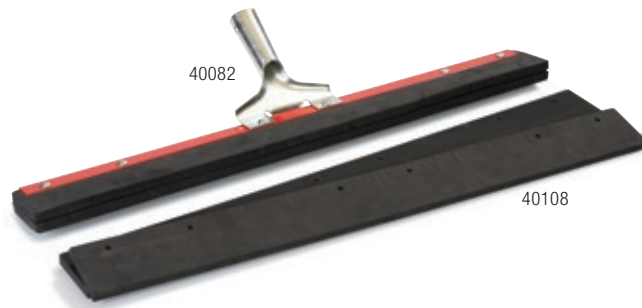

GROUT BRUSHES & FLOOR SQUEEGEES

Tile & Grout Brushes

- 365320 has bevel cut stiff crimped nylon bristles and a swivel head for hard to reach areas
- 41323 features a molded in scraper for tough dirt and grime and can be hand held or used with a threaded handle. Base resins for block and bristles are FDA compliant

Double Foam Squeegees with Metal Frame

- Rugged black neoprene for heavy-duty removal of dirt, water and debris on uneven surfaces
- Medium flexibility and non-marking

Handles sold separately; see pages 310-311 for handle recommendation

Prod No	Description	Handle	Color	Pack
Tile & Grout Brushes				
365320	7.5" Swivel Head Grout Line Brush, Nylon Bristle	Threaded/Tapered	03	12 ea
365351	8.5" Grout Brush, Nylon Bristle	—	03	24 ea
41323	9" Tile & Grout Brush	Threaded	02, 04, 05, 09, 14	12 ea
Double Foam Squeegees with Metal Frame				
40081	18" Double Foam Neoprene Rubber	1.13" Tapered	00	6 ea
40082	24" Double Foam Neoprene Rubber	1.13" Tapered	00	6 ea
40083	30" Double Foam Neoprene Rubber	1.13" Tapered	00	6 ea
40107	18" Double Foam Neoprene Rubber Refill	—	00	12 ea
40108	24" Double Foam Neoprene Rubber Refill	—	00	12 ea
40109	30" Double Foam Neoprene Rubber Refill	—	00	12 ea