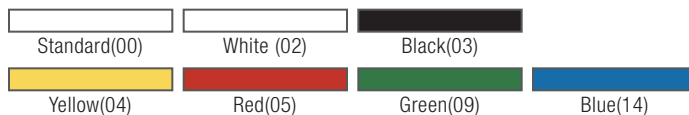

GROUT BRUSHES & FLOOR SQUEEGEES

Tile & Grout Brushes

- 365320 has bevel cut stiff crimped nylon bristles and a swivel head for hard to reach areas
- 41323 features a molded in scraper for tough dirt and grime and can be hand held or used with a threaded handle. Base resins for block and bristles are FDA compliant

Double Foam Squeegees with Metal Frame

- Rugged black neoprene for heavy-duty removal of dirt, water and debris on uneven surfaces
- Medium flexibility and non-marking

Handles sold separately; see pages 310-311 for handle recommendation

Prod No	Description	Handle	Color	Pack
Tile & Grout Brushes				
365320	7.5" Swivel Head Grout Line Brush, Nylon Bristle	Threaded/Tapered	03	12 ea
365351	8.5" Grout Brush, Nylon Bristle	—	03	24 ea
41323	9" Tile & Grout Brush	Threaded	02, 04, 05, 09, 14	12 ea
Double Foam Squeegees with Metal Frame				
40081	18" Double Foam Neoprene Rubber	1.13" Tapered	00	6 ea
40082	24" Double Foam Neoprene Rubber	1.13" Tapered	00	6 ea
40083	30" Double Foam Neoprene Rubber	1.13" Tapered	00	6 ea
40107	18" Double Foam Neoprene Rubber Refill	—	00	12 ea
40108	24" Double Foam Neoprene Rubber Refill	—	00	12 ea
40109	30" Double Foam Neoprene Rubber Refill	—	00	12 ea