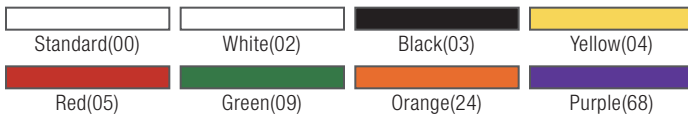

Jaw Style Mop Handles

- Use with wide band mops

Prod No	Description	Dia	Color	Pack
Automatic Sponge Mops – Aluminum Handle				
40300	8.5" Automatic Sponge Mop	—	00	12 ea
40301	12" Automatic Sponge Mop	—	00	6 ea
40305	8.5" Automatic Sponge Mop Refill	—	00	12 ea
40306	12" Automatic Sponge Mop Refill	—	00	6 ea
Ty-Dee Sponge Mop – Enamel Wood Handle				
36990	9" Ty-Dee Sponge Mop with Built-in Wringer	—	00	12 ea
36990R	9" Ty-Dee Refill	—	00	12 ea
Jaw Style Mop Handles				
369475	60" Fiberglass Mop Handle	1"	00, 02, 03, 04, 05, 09, 24, 68	12 ea
36970	60" Vinyl Coated Metal Mop Handle	.94"	00	12 ea