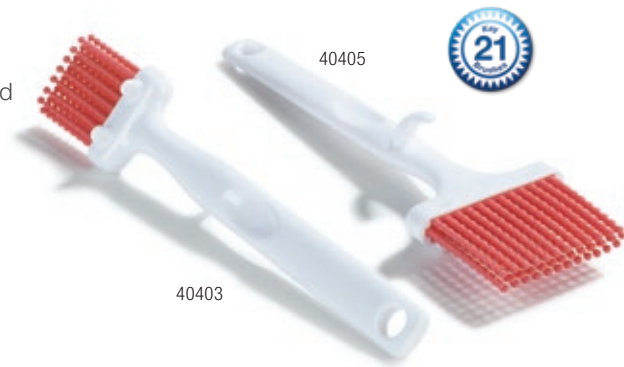

# SPARTA® PASTRY & BASTING BRUSHES

## Galaxy™ Pastry Brushes

- Bristles are epoxy-set to prevent bacteria harboring air pockets
- One piece plastic handles are easy to clean
- Available with soft flagged nylon bristles
- Select brushes also available with blue nylon bristles for added contrast in working with white frostings or other white foods

## Silicone Basting Brush

- Dishwasher safe
- Unique bristle design carries and spreads liquid better than ordinary Silicone basting brushes
- Withstands temperatures up to 500°F
- Convenient molded-in hanging hook grabs pan edges to keep brush from sliding in
- Stain and odor resistant