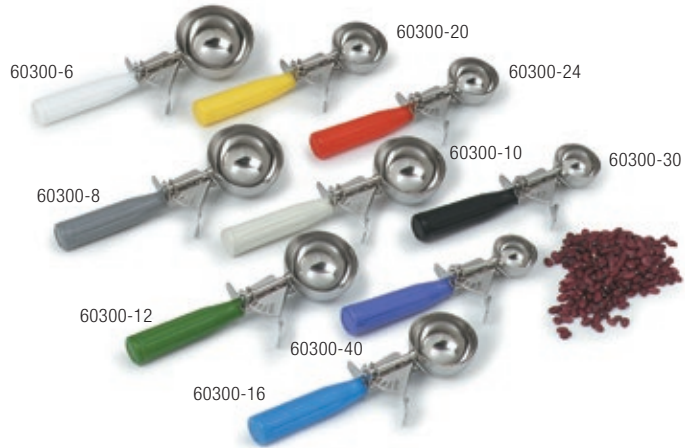

Dishers

- Color-coded for easy identification and portion control
- Smooth operating 18-8 stainless steel construction with ribbed plastic handle
- Bowl capacity is stamped on bail
- Number on bail indicates scoops per quart
- NSF Listed; dishwasher safe

Stainless Steel Measure Misers®

- Portion control spoons in heavy gauge 18-8 stainless steel with durable one-piece construction
- Feature color-coded Kool-Touch handles and built-in pan edge rest
- Dishwasher safe

Prod No **Description** **Pack**

Dishers

60300-6 Δ	4.66 oz Disher with White Handle	12 ea
60300-8 Δ	4 oz Disher with Gray Handle	12 ea
60300-10 Δ	3.75 oz Disher with Ivory Handle	12 ea
60300-12 Δ	3.25 oz Disher with Green Handle	12 ea
60300-16 Δ	2.75 oz Disher with Blue Handle	12 ea
60300-20 Δ	2 oz Disher with Yellow Handle	12 ea
60300-24 Δ	1.75 oz Disher with Red Handle	12 ea
60300-30 Δ	1.25 oz Disher with Black handle	12 ea
60300-40 Δ	.88 oz Disher with Orchid handle	12 ea

Stainless Steel Measure Misers

604360	2 oz Solid SS Measure Miser, Red	12 ea
604361	2 oz Perforated SS Measure Miser, Red	12 ea
604370	3 oz Solid SS Measure Miser, Beige	12 ea
604371	3 oz Perforated SS Measure Miser, Beige	12 ea
604380	4 oz Solid SS Measure Miser, Green	12 ea
604381	4 oz Perforated SS Measure Miser, Green	12 ea
604390	6 oz Solid SS Measure Miser, Black	12 ea
604392	8 oz Solid SS Measure Miser, Blue	12 ea