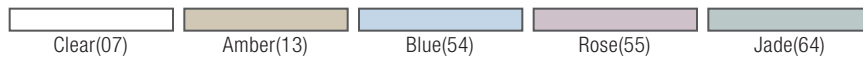

## Crystalon® Stack-All®

- Stylish, ribbed texture offers better grip
- Made of break-resistant SAN
- Stacking lugs prevent jamming when stored
- Crystalon RimGlow™ also available, see page 45
- BPA free
- Dishwasher safe