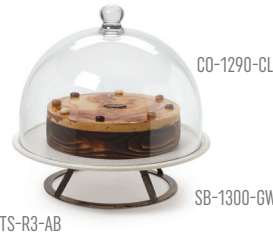

TRANSFORMING *Your* TABLETOP

www.get-melamine.com // 800.727.4500

<https://get-melamine.com/collection/madison-avenue>

- Versatile displays perfect for savory or sweet bites
- Array of different shapes, heights, and finishes allow operators to create the perfect style for their guests
- Madison Avenue™ shines the spotlight on small bites, making them the star of the show
- Display boards are commercial dishwasher-safe, risers are hand wash only
- Risers available in 2 heights, 2 finishes, and 2 shapes
- Display boards available in 4 shapes and 3 finishes, each of which is designed to fit securely on risers
- Pieces sold separately

14.5" x 6" Rect. Board (fits MTS-OV3, MTS-OV6 Metal Stand)

SB-1460- 14.5" x 6", 0.75" tall 37 cm x 15 cm, 2 cm tall 6 ea.

AVAILABLE COLORS

MTS-R3-AB

SB-1300-GW

SB-1212-GW

18" x 12" Rect. Board (fits MTS-OV3 metal stand)

SB-1812- 18" x 12", 0.75" tall 46 cm x 31 cm, 2 cm tall 3 ea.

12" Square Board (fits MTS-R3, MTS-R6, MTS-R9 Metal Stand, RISC-R05, RISC-R07, RISC-R09, RISBLK-R05, RISBLK-R07, RISBLK-R09 Riser)

SB-1212- 12" x 12", 0.75" tall 30 cm x 30 cm, 2 cm tall 6 ea.

13.5" Round Board (fits MTS-R3, MTS-R6 Metal Stand, CO-1290 Cover)

SB-1300- 13.5" dia. 0.75" tall 34 cm, 2 cm tall 6 ea.

Dome Cover – Clear (fits SB-1300, ML-1401 Melamine Board)

CO-1290-CL 12.25" dia, 9" tall 31 cm dia, 23 cm tall 6 ea.