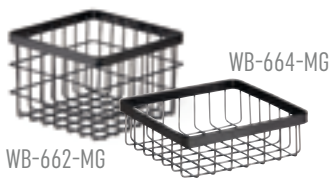

..... AVAILABLE WOOD COLORS .....

6" x 6"

WB-662-MG

WB-664-MG

9" x 6"