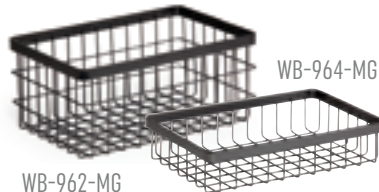

MTS-20S-MG	6.25" Square 3-Tier Merchandiser Stand, 20.5" tall (fits WB-662, WB-664, WB-662WD, WB-664WD)	15.9 cm, 52.1 cm	1 ea.
MTS-20M-MG	9.25" x 6.25" Rect. 3-Tier Merchandiser Stand, 20.5" tall (fits WB-962, WB-964, WB-962WD, WB-964WD)	23.5 cm x 15.9 cm, 52.1 cm	1 ea.
MTS-20L-MG	12" x 9.25" Rect. 3-Tier Merchandiser Stand, 20.5" tall (fits WB-962, WB-964, WB-1292, WB-1294, WB-962WD, WB-964WD, WB-1292WD, WB-1294WD)	30.5 cm x 23.5 cm, 52.1 cm	1 ea.

WB-962-MG

WB-964-MG

12" x 9"

WB-1292-MG

WB-1294-MG

Wire Countertop Baskets & Organizers

WB-662-MG	6" Square Basket, 2" tall (fits MTS-20S)	15.2 cm, 5.1 cm	1 ea.
WB-664-MG	6" Square Basket, 4" tall (fits MTS-20S)	15.2 cm, 10.2 cm	1 ea.
WB-962-MG	9" x 6" Rect. Basket, 2" tall (fits MTS-20M, MTS-20L)	22.9 cm x 15.2 cm, 5.1 cm	1 ea.
WB-964-MG	9" x 6" Rect. Basket, 4" tall (fits MTS-20M, MTS-20L)	22.9 cm x 15.2 cm, 10.2 cm	1 ea.
WB-1292-MG	12" x 9" Rect. Basket, 2" tall (fits MTS-20L)	30.5 cm x 22.9 cm, 5.1 cm	1 ea.
WB-1294-MG	12" x 9" Rect. Basket, 4" tall (fits MTS-20L)	30.5 cm x 22.9 cm, 10.2 cm	1 ea.