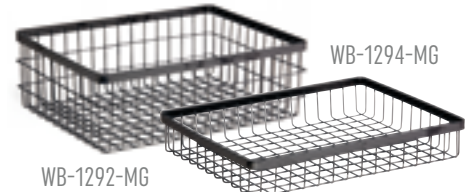

BASKETS AND BOXES SOLD SEPARATELY

FITS 12" X 9" OR (2) 9" X 6"

MTS-20L-MG

FITS 9" X 6"

MTS-20M-MG

FITS 6" X 6"

MTS-20S-MG

3-Tier Merchandiser Stands

MTS-20S-MG	6.25" Square 3-Tier Merchandiser Stand, 20.5" tall (fits WB-662, WB-664, WB-662WD, WB-664WD)	15.9 cm, 52.1 cm	1 ea.
MTS-20M-MG	9.25" x 6.25" Rect. 3-Tier Merchandiser Stand, 20.5" tall (fits WB-962, WB-964, WB-962WD, WB-964WD)	23.5 cm x 15.9 cm, 52.1 cm	1 ea.
MTS-20L-MG	12" x 9.25" Rect. 3-Tier Merchandiser Stand, 20.5" tall (fits WB-962, WB-964, WB-1292, WB-1294, WB-962WD, WB-964WD, WB-1292WD, WB-1294WD)	30.5 cm x 23.5 cm, 52.1 cm	1 ea.

WB-962-MG

WB-964-MG

12" x 9"

WB-1292-MG

WB-1294-MG

Wire Countertop Baskets & Organizers

WB-662-MG	6" Square Basket, 2" tall (fits MTS-20S)	15.2 cm, 5.1 cm	1 ea.
WB-664-MG	6" Square Basket, 4" tall (fits MTS-20S)	15.2 cm, 10.2 cm	1 ea.
WB-962-MG	9" x 6" Rect. Basket, 2" tall (fits MTS-20M, MTS-20L)	22.9 cm x 15.2 cm, 5.1 cm	1 ea.
WB-964-MG	9" x 6" Rect. Basket, 4" tall (fits MTS-20M, MTS-20L)	22.9 cm x 15.2 cm, 10.2 cm	1 ea.
WB-1292-MG	12" x 9" Rect. Basket, 2" tall (fits MTS-20L)	30.5 cm x 22.9 cm, 5.1 cm	1 ea.
WB-1294-MG	12" x 9" Rect. Basket, 4" tall (fits MTS-20L)	30.5 cm x 22.9 cm, 10.2 cm	1 ea.