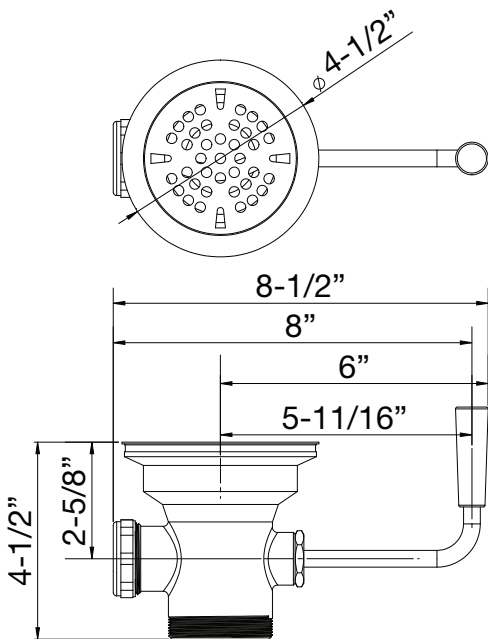

Model: _____ Item #: _____ Date: _____

Project: _____ Qty: _____ Approved By: _____

Twist Waste Drain

Plumbing

22-204-S

22-204

Standard Features

- Fits 3-1/2" sink opening
- 1-1/4" overflow outlet, cap included
- 2" NPS male outer threads
- 1-1/2" NPT female inner threads
- Stainless steel strainer, flange & handle
- Overflow outlet accepts Overflow Head (22-500) and Overflow Elbow (22-501)

Models

Model	Description
22-204	Twist Waste Drain
22-204-S	Twist Waste Drain with 6" Handle

22-204-S

22-204