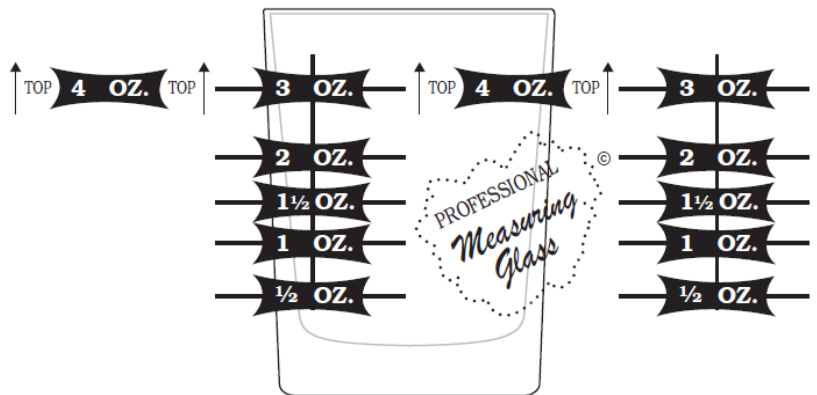

5134/1124N Printing

Capacity markings are approximate.

TABLEWARE FOR PROFESSIONALS

Item No.	SCC	Description	Doz/ Carton	Ctn. Wgt.	Ctn. Cube	2013 USA List Price/Doz.
5134/1124N	475510	Measuring Glass, 4 oz./118 ml.	1	5#	.17	
1639/1918M	462602	Measuring Glass, 16 oz./473 ml.	8 pc	8#	.42	

For more information, please contact your Libbey Foodservice Sales Representative.

www.foodservice.libbey.com

© 2013 Libbey Glass Inc.

Libbey
FOODSERVICE®