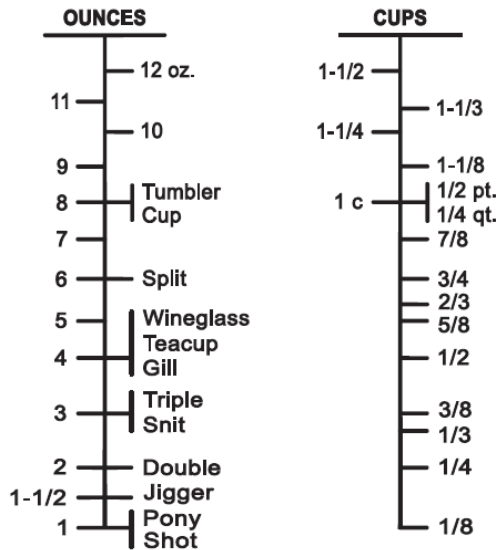

# Measuring Glasses

**NEW**

**Libbey**  
GLASSWARE®

## Features & Benefits:

- Provide accuracy and pizzazz behind the bar
- Control cost through pour control
- Each of the two items is printed on both sides for speed and convenience
- 1639/1918M glass fits standard metal shaker and strainer
- 1639/1918M glass is DuraTuff® for a longer service life

### 5134/1124N Printing

Capacity markings are approximate.

## TABLEWARE FOR PROFESSIONALS

Item No.	SCC	Description	Doz/ Carton	Ctn. Wgt.	Ctn. Cube	2013 USA List Price/Doz.
5134/1124N	475510	Measuring Glass, 4 oz./118 ml.	1	5#	.17	
1639/1918M	462602	Measuring Glass, 16 oz./473 ml.	8 pc	8#	.42	