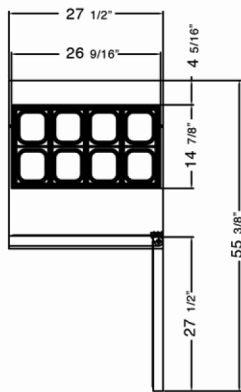

MODEL	DOORS	NUM. OF (1/6) SIZE PANS*	CAPACITY CU/FT	SHELVES	H/P	AMPS	VOLTAGE	ENERGY CONSUMPTION KWH/24 HR	PLUG TYPE	TEMP RANGE	EXTERIOR DIMENSIONS W X D X H*	INSIDE DIMENSIONS W X D X H**	PACKAGED DIMENSIONS W X D X H**	WEIGHT	PACKAGED WEIGHT
C-SP27-8-HC	1	8	6.5	1	1/4	3.3	115/60/1	1.6	Nema 5-15P	+33° F (~) +41° F	27.5" x 30" x 44.3"	23.9" x 23.6" x 26.7"	30" x 33" x 46"	185 lbs.	193 lbs.
C-SP48-12-HC	2	12	12	2	1/3	5.1	115/60/1	1.9	Nema 5-15P	+33° F (~) +41° F	48.2" x 30" x 44.3"	44.7" x 23.6" x 26.7"	51" x 33" x 46"	242 lbs.	270 lbs.
C-SP60-16-HC	2	16	18.2	2	1/2	5.1	115/60/1	2.1	Nema 5-15P	+33° F (~) +41° F	60.2" x 30" x 44.3"	56.7" x 23.6" x 26.7"	64" x 33" x 46"	294 lbs.	307 lbs.
C-SP72-18-HC	3	18	24.5	3	1/2	5.7	115/60/1	2.3	Nema 5-15P	+33° F (~) +41° F	72.7" x 30" x 44.3"	56.7" x 23.6" x 26.7"	75" x 33" x 46"	375 lbs.	366 lbs.

* Pans are not included

** Total height includes casters

NOTE: MIGALI® RESERVES THE RIGHT TO CHANGE SPECIFICATIONS WITHOUT NOTICE

DIMENSIONAL DRAWINGS

C-SP27-8-HC

C-SP48-12-HC

C-SP60-16-HC

**C-SP27-8-HC
TOP VIEW**