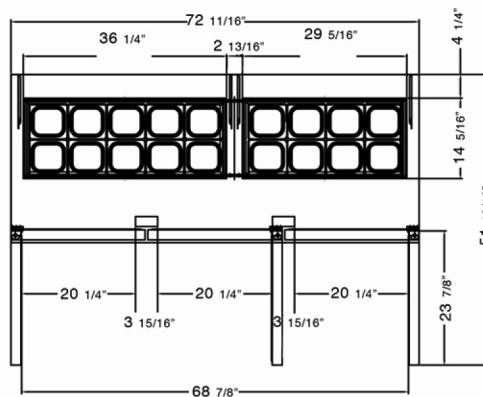

MODEL	DOORS	NUM. OF (1/6) SIZE PANS*	CAPACITY CU/FT	SHELVES	H/P	AMPS	VOLTAGE	ENERGY CONSUMPTION KWH/24 HR	PLUG TYPE	TEMP RANGE	EXTERIOR DIMENSIONS W X D X H*	INSIDE DIMENSIONS W X D X H**	PACKAGED DIMENSIONS W X D X H**	WEIGHT	PACKAGED WEIGHT
C-SP27-8-HC	1	8	6.5	1	1/4	3.3	115/60/1	1.6	Nema 5-15P	+33° F (~) +41° F	27.5" x 30" x 44.3"	23.9" x 23.6" x 26.7"	30" x 33" x 46"	185 lbs.	193 lbs.
C-SP48-12-HC	2	12	12	2	1/3	5.1	115/60/1	1.9	Nema 5-15P	+33° F (~) +41° F	48.2" x 30" x 44.3"	44.7" x 23.6" x 26.7"	51" x 33" x 46"	242 lbs.	270 lbs.
C-SP60-16-HC	2	16	18.2	2	1/2	5.1	115/60/1	2.1	Nema 5-15P	+33° F (~) +41° F	60.2" x 30" x 44.3"	56.7" x 23.6" x 26.7"	64" x 33" x 46"	294 lbs.	307 lbs.
C-SP72-18-HC	3	18	24.5	3	1/2	5.7	115/60/1	2.3	Nema 5-15P	+33° F (~) +41° F	72.7" x 30" x 44.3"	56.7" x 23.6" x 26.7"	75" x 33" x 46"	375 lbs.	366 lbs.

* Pans are not included

** Total height includes casters

NOTE: MIGALI® RESERVES THE RIGHT TO CHANGE SPECIFICATIONS WITHOUT NOTICE

DIMENSIONAL DRAWINGS

C-SP27-8-HC

C-SP48-12-HC

C-SP60-16-HC

**C-SP27-8-HC
TOP VIEW**

**C-SP48-12-HC
TOP VIEW**

**C-SP60-16-HC
TOP VIEW**

C-SP72-18-HC

C-SP72-18-HC TOP VIEW

SIDE VIEW(1,2,3)

Migali[®]

MIGALI[®] REMAINS AN AMERICAN FAMILY COMPANY SINCE 1955