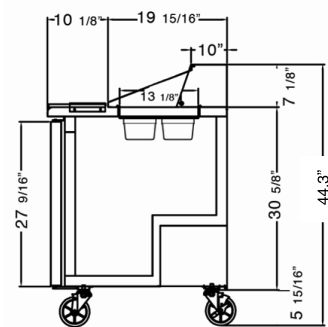

SIDE VIEW(1,2,3)

Migali®

MIGALI® REMAINS AN AMERICAN FAMILY COMPANY SINCE 1955