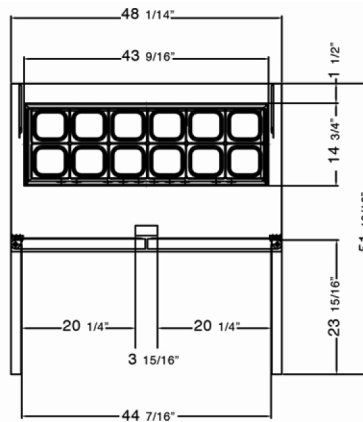

**C-SP48-12-HC
TOP VIEW**