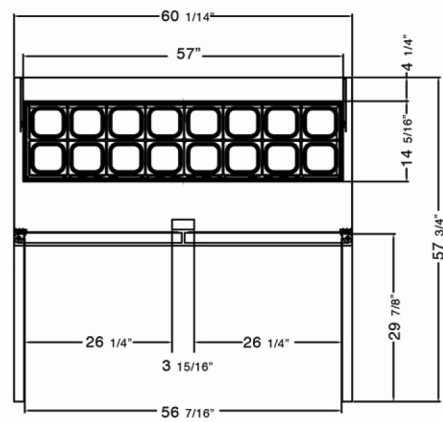

**C-SP60-16-HC
TOP VIEW**