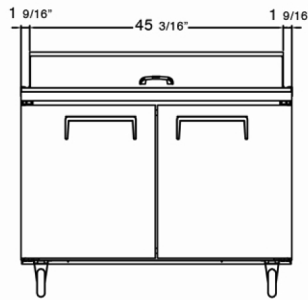

MODEL	DOORS	NUM. OF (1/6) SIZE PANS*	CAPACITY CU/FT	SHELVES	H/P	AMPS	VOLTAGE	ENERGY CONSUMPTION KWH/24 HR	PLUG TYPE	TEMP RANGE	EXTERIOR DIMENSIONS W X D X H*	INSIDE DIMENSIONS W X D X H**	PACKAGED DIMENSIONS W X D X H**	WEIGHT	PACKAGED WEIGHT
C-SP27-8-HC	1	8	6.5	1	1/4	3.3	115/60/1	1.6	Nema 5-15P	+33° F (~) +41° F	27.5" x 30" x 44.3"	23.9" x 23.6" x 26.7"	30" x 33" x 46"	185 lbs.	193 lbs.
C-SP48-12-HC	2	12	12	2	1/3	5.1	115/60/1	1.9	Nema 5-15P	+33° F (~) +41° F	48.2" x 30" x 44.3"	44.7" x 23.6" x 26.7"	51" x 33" x 46"	242 lbs.	270 lbs.
C-SP60-16-HC	2	16	18.2	2	1/2	5.1	115/60/1	2.1	Nema 5-15P	+33° F (~) +41° F	60.2" x 30" x 44.3"	56.7" x 23.6" x 26.7"	64" x 33" x 46"	294 lbs.	307 lbs.
C-SP72-18-HC	3	18	24.5	3	1/2	5.7	115/60/1	2.3	Nema 5-15P	+33° F (~) +41° F	72.7" x 30" x 44.3"	56.7" x 23.6" x 26.7"	75" x 33" x 46"	375 lbs.	366 lbs.

* Pans are not included

** Total height includes casters

NOTE: MIGALI® RESERVES THE RIGHT TO CHANGE SPECIFICATIONS WITHOUT NOTICE

DIMENSIONAL DRAWINGS

C-SP27-8-HC

C-SP48-12-HC

C-SP60-16-HC

**C-SP27-8-HC
TOP VIEW**