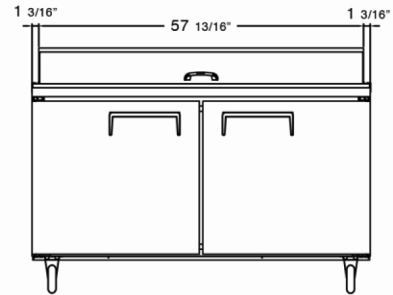

MODEL	DOORS	NUM. OF (1/6) SIZE PANS*	CAPACITY CU/FT	SHELVES	H/P	AMPS	VOLTAGE	ENERGY CONSUMPTION KWH/24 HR	PLUG TYPE	TEMP RANGE	EXTERIOR DIMENSIONS W X D X H*	INSIDE DIMENSIONS W X D X H**	PACKAGED DIMENSIONS W X D X H**	WEIGHT	PACKAGED WEIGHT
C-SP27-8-HC	1	8	6.5	1	1/4	3.3	115/60/1	1.6	Nema 5-15P	+33° F (~) +41° F	27.5" x 30" x 44.3"	23.9" x 23.6" x 26.7"	30" x 33" x 46"	185 lbs.	193 lbs.
C-SP48-12-HC	2	12	12	2	1/3	5.1	115/60/1	1.9	Nema 5-15P	+33° F (~) +41° F	48.2" x 30" x 44.3"	44.7" x 23.6" x 26.7"	51" x 33" x 46"	242 lbs.	270 lbs.
C-SP60-16-HC	2	16	18.2	2	1/2	5.1	115/60/1	2.1	Nema 5-15P	+33° F (~) +41° F	60.2" x 30" x 44.3"	56.7" x 23.6" x 26.7"	64" x 33" x 46"	294 lbs.	307 lbs.
C-SP72-18-HC	3	18	24.5	3	1/2	5.7	115/60/1	2.3	Nema 5-15P	+33° F (~) +41° F	72.7" x 30" x 44.3"	56.7" x 23.6" x 26.7"	75" x 33" x 46"	375 lbs.	366 lbs.

* Pans are not included

** Total height includes casters

NOTE: MIGALI® RESERVES THE RIGHT TO CHANGE SPECIFICATIONS WITHOUT NOTICE

DIMENSIONAL DRAWINGS

C-SP27-8-HC

C-SP48-12-HC

C-SP60-16-HC

**C-SP27-8-HC
TOP VIEW**