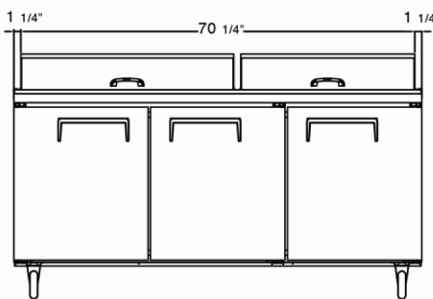

C-SP72-18-HC