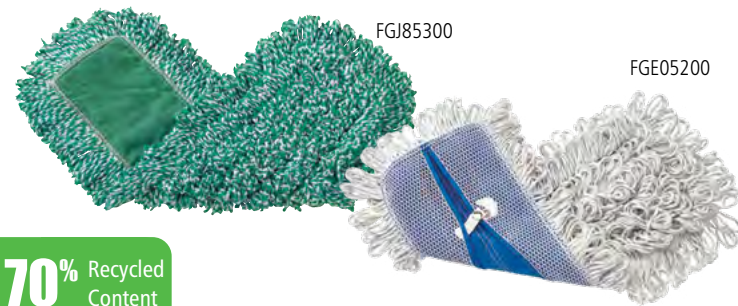

HYGEN™ Dust Mops

Capture and remove more dirt and dust.

HYGEN™ Dust Mops remove up to 80% more dust and dirt than traditional cotton dust mops. Durable up to 500 launderings (200 with bleach). Certified to tolerate CDC hot and cold water laundering requirements.

*see page 76 for more details

Microfiber Looped-End Dust Mops

Featuring the cleaning power of microfiber combined with famous high-quality Rubbermaid construction.

- Constructed with a blend of continuous-filament microfiber and traditional spun staple mop yarn
- Withstands twice the laundry cycles of traditional dust mops
- Works with all traditional dust mop handles and frames
- Recycled content: up to 28% post-industrial cotton and 42% PET plastic

Disposable Cut-End Blended Dust Mops

Soft, open-twist blended cut-end yarn for increased dust pickup.

- Pretreated and mops up to 500,000 sq ft (46,450 m²) before needing replacement
- Envelope-end backing style and durable Tytar® backing
- Recycled content: colors are up to 65% post-industrial cotton and 35% PET plastic