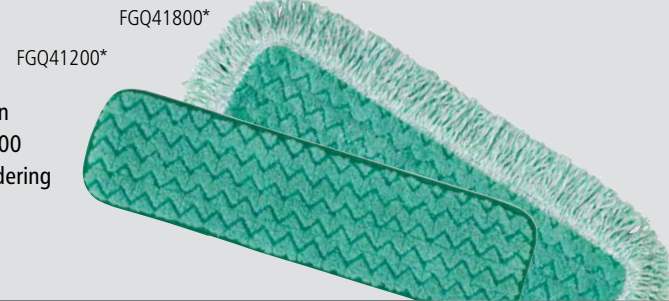

Dust Mop Selection Guide

Use the following guide to choose the best Rubbermaid Commercial Products Dust Mops for your facility.

ENVIRONMENT	BEST	BETTER	GOOD
HEALTHCARE FACILITIES	HYGEN™ Microfiber Dust Mops Microfiber Looped-End Dust Mop Twisted-Loop Antimicrobial	Trapper®	Kut-A-Way®
EDUCATIONAL FACILITIES	HYGEN™ Microfiber Dust Mops Microfiber Looped-End Dust Mop Twisted-Loop	Kut-A-Way®	Cut-to-Length
INDUSTRIAL AND COMMERCIAL	HYGEN™ Microfiber Dust Mops Microfiber Looped-End Dust Mop Trapper®	Kut-A-Way®	Disposable Cut-End Blended
FOODSERVICE	HYGEN™ Microfiber Dust Mops Microfiber Looped-End Dust Mop Twisted-Loop	Kut-A-Way®	Disposable Cut-End Blended
OFFICE BUILDINGS	HYGEN™ Microfiber Dust Mops Microfiber Looped-End Dust Mop Twisted-Loop	Kut-A-Way®	Disposable Cut-End Blended
HOSPITALITY	HYGEN™ Microfiber Dust Mops Microfiber Looped-End Dust Mop Twisted-Loop	Kut-A-Way®	Disposable Cut-End Blended

HYGEN™ Dust Mops

Capture and remove more dirt and dust.

HYGEN™ Dust Mops remove up to 80% more dust and dirt than traditional cotton dust mops. Durable up to 500 launderings (200 with bleach). Certified to tolerate CDC hot and cold water laundering requirements.

*see page 76 for more details

Microfiber Looped-End Dust Mops

Featuring the cleaning power of microfiber combined with famous high-quality Rubbermaid construction.

- Constructed with a blend of continuous-filament microfiber and traditional spun staple mop yarn
- Withstands twice the laundry cycles of traditional dust mops
- Works with all traditional dust mop handles and frames
- Recycled content: up to 28% post-industrial cotton and 42% PET plastic