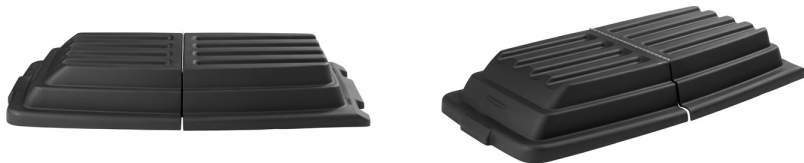

LID FOR STRUCTURAL FOAM 3/4 CUBIC YARD TILT TRUCK, BLACK

SKU: FG102800BLA

LID FOR STRUCTURAL FOAM 3/4 CUBIC YARD TILT TRUCK, BLACK

The Rubbermaid Commercial Domed Lid keeps materials secure inside Rubbermaid Commercial tilt trucks.

FEATURES & BENEFITS

- Keeps materials secure
- Safely conceals loads without reducing capacity
- Works with 3/4 Cubic-Yard Structural Foam Tilt Trucks

LID FOR STRUCTURAL FOAM 3/4 CUBIC YARD TILT TRUCK, BLACK

SKU: FG102800BLA

SPECIFICATIONS

	U.S.	Metric
Product Length	61.00 in	154.94 cm
Product Width	31.75 in	80.65 cm
Product Height	8.75 in	22.23 cm
Product Weight	24.80 lb	11.25 kg
Case Pack Quantity	1	
Color	Black	
UPC	086876184235	