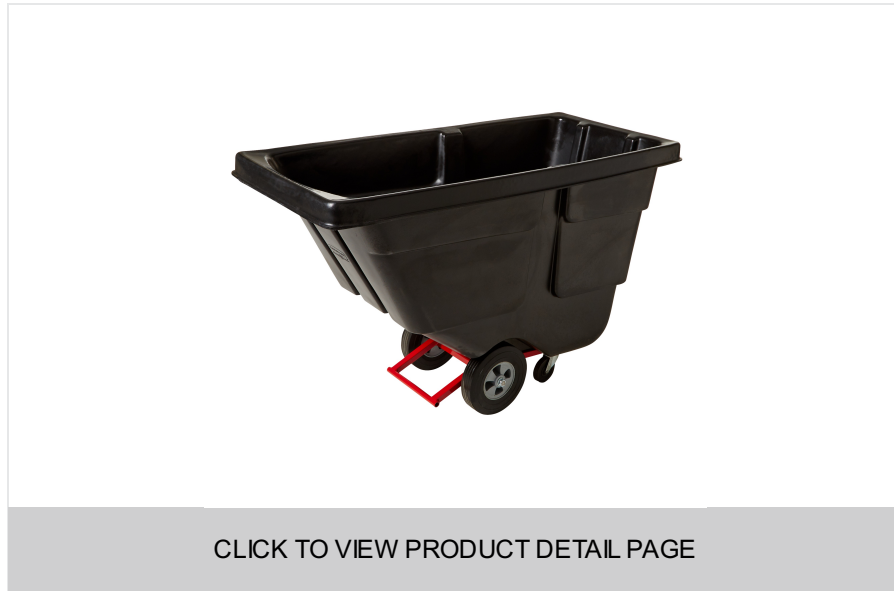

# ROTOMOLDED TILT TRUCK, UTILITY DUTY, 1/2 CUBIC YARD, BLACK

SKU: FG130400BLA

## ROTOMOLDED TILT TRUCK, UTILITY DUTY, 1/2 CUBIC YARD, BLACK

The Rubbermaid Commercial Tilt Truck offers industrial strength construction that transports heavy loads with ease.

### FEATURES & BENEFITS

- 5" stem swivel caster and 12" inset wheels for smooth handling and maneuverability
- Constant force design allows for controlled dumping by one person
- Smooth surface is easy-to-clean and resists pitting and corroding
- Features a powder-coated steel frame for corrosion resistance
- Leakproof polyethylene bottom body supported by steel frame
- Crafted of durable rotomolded plastic
- Replacement parts: 53131400 - Frame Assembly For Tilt Truck - Black, 53131433 - Frame Assembly For Tilt Truck - Red, FG1004L30000 - Wheel Kit, FG1304L30000 - Caster - 4" Swivel (For more info: visit [www.specialmade.com](http://www.specialmade.com))
- Assembled in USA