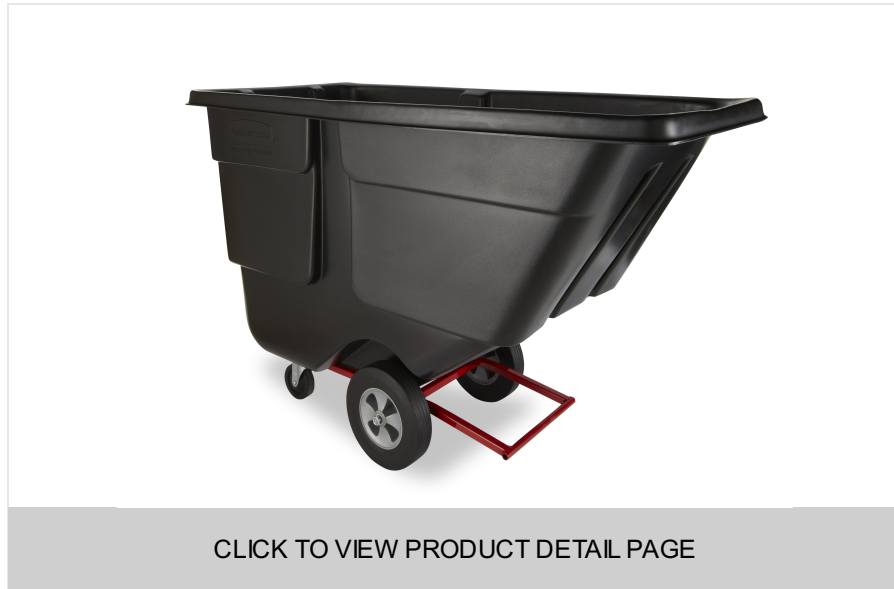

# ROTOMOLDED TILT TRUCK, UTILITY DUTY, 1 CUBIC YARD, BLACK

SKU: FG131400BLA

## ROTOMOLDED TILT TRUCK, UTILITY DUTY, 1 CUBIC YARD, BLACK

The Rubbermaid Commercial Tilt Truck offers industrial strength construction that transports heavy loads with ease.

## FEATURES & BENEFITS

- 5" stem swivel caster and 12" inset wheels for smooth handling and maneuverability
- Constant force design allows for controlled dumping by one person
- Smooth surface is easy-to-clean and resists pitting and corroding
- Features a powder-coated steel frame for corrosion resistance
- Leakproof polyethylene bottom body supported by steel frame
- Crafted of durable rotomolded plastic
- Replacement parts: 53131400 - Frame Assembly For Tilt Truck - Black, 53131433 - Frame Assembly For Tilt Truck - Red, FG1014L30000 - Wheel With Hardware - 12", FG1305L4BLA - Handle - Tilt Truck - Black, FG1314L30000 - Caster - 5" Swivel (For more info: visit [www.specialmade.com](http://www.specialmade.com))
- Assembled in USA