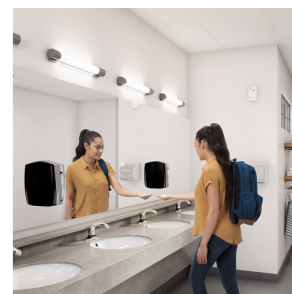

AUTOFOAM DISPENSER – BLACK/GREY PEARL

SKU: FG750139

AUTOFOAM DISPENSER – BLACK/GREY PEARL

Public restrooms are high-traffic areas and as a result, fixtures collect germs and bacteria. Help protect your facility's image and patron well-being with touch-free washroom solutions. The AutoFoam Dispenser is a battery-powered, wall-mounted system that dispenses controlled amounts of foam soap and sanitizer automatically. The touch-free dispenser helps reduce cross-contamination and delivers superior cost savings with an industry-leading battery life of up to 3 years. Refill AutoFoam Dispensers with the Enriched Foam Alcohol-Free Hand Sanitizer (FG750593), Enriched Foam Alcohol Hand Sanitizer (2080802), Enriched Foam Moisturizing Hand Soap (FG750112) or Enriched Foam Antibacterial Hand Soap (2018595).

FEATURES & BENEFITS

- Industry-leading battery life of up to 3 years or 120,000 hand washes
- Touch-free delivery helps reduce cross-contamination to prevent the spread of germs
- Wall-mounted system optimizes counter space
- Reliable, controlled dispensing of concentrated soaps offers more handwashes per refill
- Contemporary design to complement your washroom
- Refill level and battery life indicators for easy maintenance and up-keep
- Boxless refills means 80% less packaging waste over bulk gallon
- Convenient, easy installation