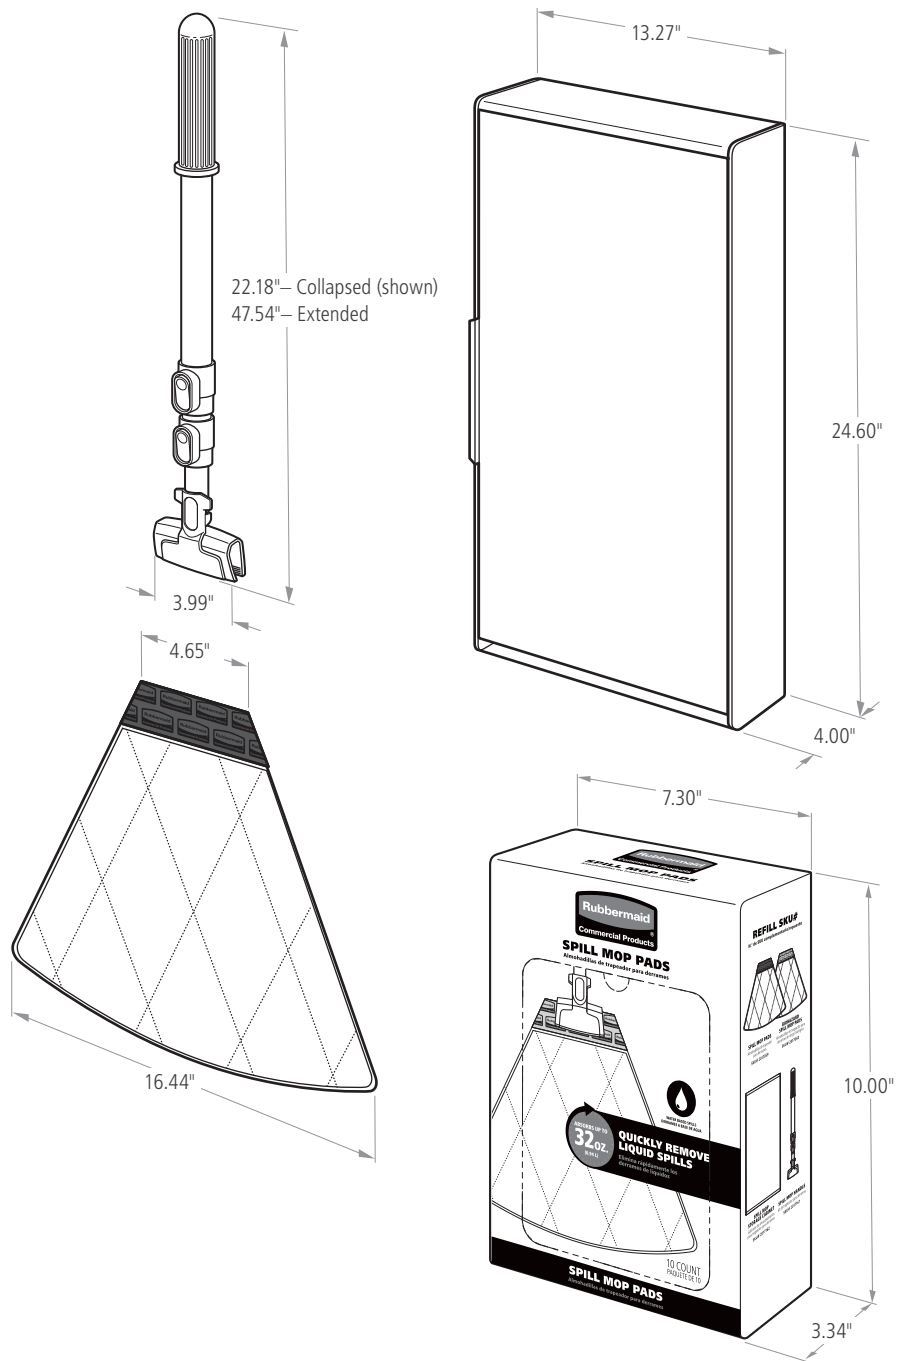

SPILL MOP

The new RCP Spill Mop helps clean up spills faster, so the floor dries quicker.

Features and Benefits:

- Absorbs up to 32 ounces (0.94 L) of water
- Removes spill in half the time of an RCP cotton string mop
- Once fully absorbed, the liquid becomes gel, so it will not drip when lifting
- Leaves floor drier than an RCP cotton string mop
- Mop heads and handle are compact enough to fit conveniently in most spaces
- Storage cabinet, which can hold a handle and up to 20 mop pads, can be mounted near common spill locations
- Mop pad is disposable and designed for one-time use
- Mop handle is designed with a release lever, which minimizes contact with soiled mop when disposing

Colors Available:

- Spill Mop Pad: Gray
- Spill Mop Handle: Yellow
- Spill Mop Storage Cabinet: Gray

Material Composition:

- Spill Mop Pad:
 - Interior Layer: Polyacrylate
 - Exterior Layer: Nonwoven Material
- Spill Mop Handle: Nylon 66, Galvanneal, Aluminum, Polypropylene, and Stainless Steel
- Spill Mop Storage Cabinet: ABS

SKU #	DESCRIPTION	COLOR	COLLAPSED LENGTH IN	EXTENDED LENGTH IN	WIDTH IN	HEIGHT IN	DEPTH IN	WEIGHT LB	PACK
2017059	SPILL MOP PADS 10 CT	GRAY	N/A	N/A	7.30"	10.00"	3.34"	1.50	10
2017161	SPILL MOP HANDLE	YELLOW	22.18"	47.54"	3.99"	N/A	N/A	1.00	12
2017162	SPILL MOP STORAGE CABINET	GRAY	N/A	N/A	13.27"	24.60"	4.00"	5.70	1
2031093	SPILL MOP KIT INCLUDES 1 SPILL MOP PADS 10 CT, 1 SPILL MOP HANDLE, AND 1 SPILL MOP STORAGE CABINET	GRAY	N/A	N/A	13.27"	24.60"	4.00"	8.20	1