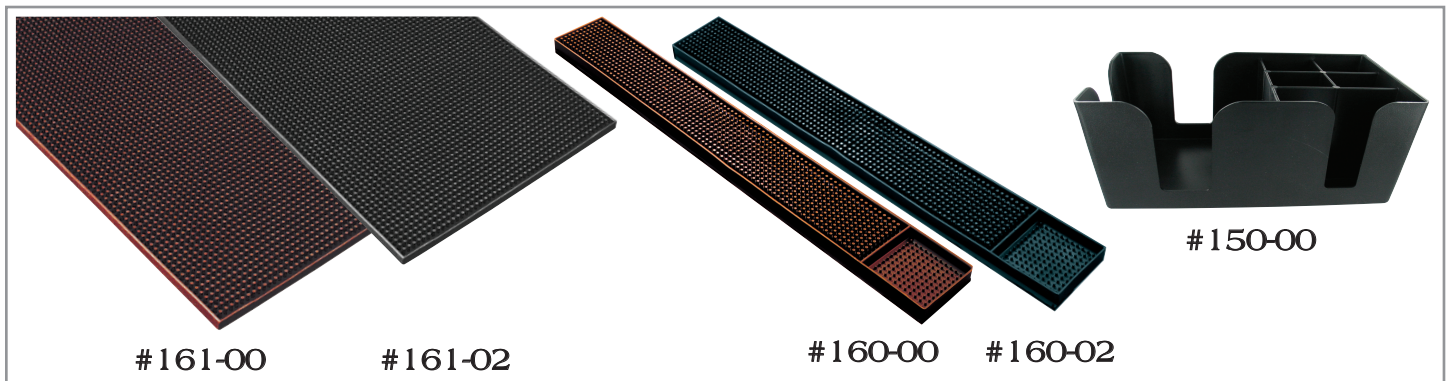

#161-00

#161-02

#160-00

#160-02

#150-00