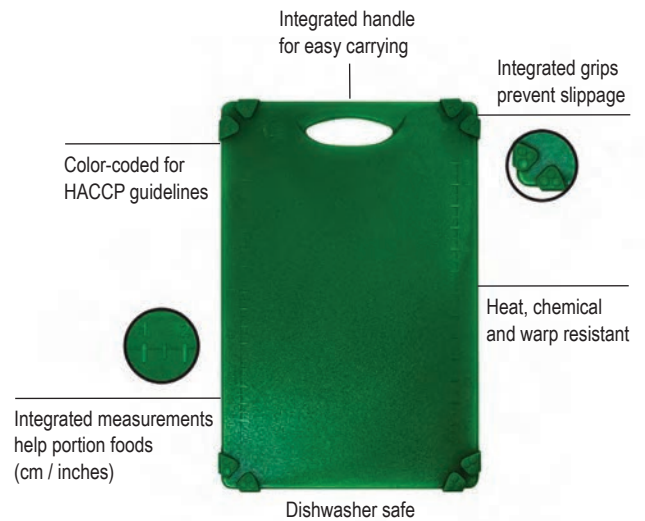

HACCP chart & stickers included in kits