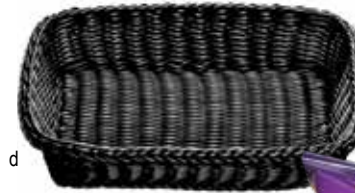

RIDAL COLLECTION™ BASKETS

- Solid, heavy cord design for superior quality
- Heat lamp and microwave safe up to 150°F
- Microwaveable for limited reheat use

SERVING

Handwoven Baskets

Item #	Description	Min Order
RIDAL COLLECTION™ BASKETS— POLYETHYLENE, HEAVY SOLID CORD		
SERVING BASKETS—ASSORTED COLORS		
*HM1175A	Round, Assorted, 8¼" dia x 3¼"	5 ea
a. *HM1174A	Oval, Assorted, 9¼ x 6¼ x 3¼"	5 ea
SERVING BASKETS—BLACK		
b. M2475	Round, Black, 8¼" dia x 3¼"	12 ea
c. M2474	Oval, Black, 9¼ x 6¼ x 3¼"	12 ea
	M2485 Rectangular, Black, 11½ x 8½ x 3½"	6 ea
d. M2489	Rectangular, Black, 16¼ x 11¼ x 3½"	6 ea
DISPLAY BASKETS—BLACK		
e. M2493	Rectangular, Black, 19 x 14 x 4"	6 ea
	M2493H Rectangular with Handles, Black, 19 x 14 x 4"	6 ea

* Available as Cash & Carry

HANDWOVEN NATURAL BASKETS

- Hollow Polypropylene Cord with Steel Wire Interior
- All purpose serving baskets provide the "homemade" touch to your table setting

Item #	Description	Min Order
NATURAL SERVING BASKETS— POLYPROPYLENE CASING, STEEL INTERIOR		
f. 1169W	Round, 10" dia x 1½"	12 ea
	1175W Round, 8½" dia x 2¼"	12 ea
	*C1175W Round, 8½" dia x 2¼", Pack of 12	1 pk
	1177W Round, 7" dia x 2"	12 ea
g. 1171W	Oval, 7 x 5 x 2"	12 ea
	1174W Oval, 9 x 6 x 2¼"	12 ea
	*C1174W Oval, 9 x 6 x 2¼", Pack of 12	1 pk
	1176W Oval, 10 x 6½ x 3"	12 ea
h. 1116W	Rectangular, 9 x 3½ x 2"	12 ea
	1172W Rectangular, 9 x 6 x 2½"	12 ea
i. 1113W	Oblong, 13 x 5 x 3"	12 ea
	1117W Oblong, 9 x 4 x 2¼"	12 ea
	1118W Oblong, 15 x 6 x 3"	12 ea
j. 1135W	Round, Open Weave, 8½" dia x 3¼"	12 ea
k. 1136W	Oval, Open Weave, 9½ x 7¼ x 3¼"	12 ea

* Available as Cash & Carry