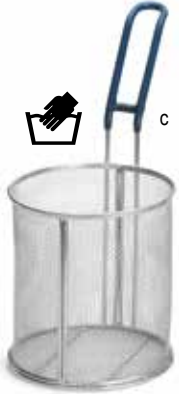

# KETTLE WHIPS

a

b

c

# PASTA & COOKING BASKETS

d

e

f

# POTATO MASHERS

i

j

k

Stainless Steel

Black Vinyl Handle

Item #	Description	Min Order
<b>KETTLE WHIPS—STAINLESS STEEL</b>		
a.	KW48 48", 8¼" dia	1 ea
b.	MW40 40", 5" dia	1 ea
<b>PASTA BASKETS—18/8 STAINLESS STEEL, BLUE COOL TOUCH VINYL HANDLE†</b>		
984	Basket, 4½ dia x 6"	2 ea
c.	985 Basket, 5¼ dia x 7"	2 ea
986	Basket, 6½ dia x 7"	2 ea
<b>COOKING BASKETS—18/8 STAINLESS STEEL</b>		
987	Basket, 8¼ dia x 5"	2 ea
d.	988 Basket, 10½ dia x 3½"	2 ea
<b>SKIMMERS—NICKEL PLATED STEEL†</b>		
e.	2409 9" Round, Spiral Wire, 21½" Length	1 ea
f.	2675 5¼ x 6" Rectangular, Fine Mesh, 18" Length	1 ea
g.	2677 6½" Square, Fine Mesh, 20½" Length	1 ea
h.	3306 6" Round, Square Mesh, 19" Length	1 ea
<b>POTATO MASHERS—ASSORTED</b>		
<b>STAINLESS STEEL</b>		
i.	7412 4½" Diamond Face, 13½" Length	1 ea
7418	4" Square Face, 18¼" Length	1 ea
7424	5¼" Square Face, 24" Length	1 ea
7432	5¼" Square Face, 32" Length	1 ea
j.	4424 5½" dia Round Face, 24" Length	1 ea
<b>CHROME PLATED STEEL WITH BLACK VINYL HANDLE†</b>		
k.	7319 4½" dia Round Face, 19" Length	1 ea
7324	6" dia Round Face, 24" Length	1 ea