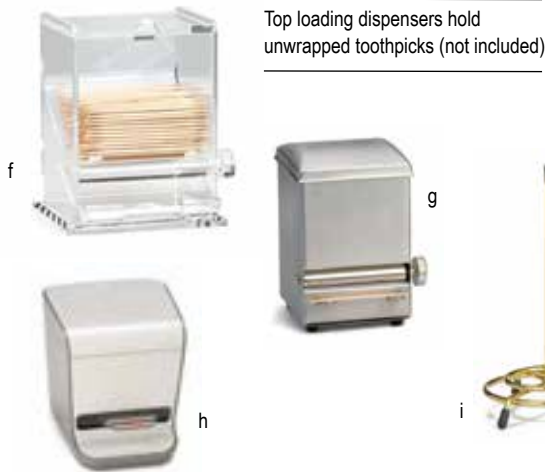

# DINING ROOM TOOLS

## TRAY STANDS

- Rubber slip-proof top rings
- Tall tray stand reduces back strain and fatigue

Item #	Description	Min Order
<b>TRAY STANDS—WOOD BLACK OR MAHOGANY FINISH</b>		
22	Mahogany, 17 x 16 x 38"	1 ea
a. 21	Mahogany, 17 x 16 x 32½"	1 ea
10399 ▶	Black, 16¾ x 16½ x 32"	1 ea
b. 11520 ▶	Black, 17 x 16 x 38"	1 ea
31	Mahogany, Spindle Design, 17¾ x 16½ x 31"	1 ea
c. 11521 ▶	Black, Spindle Design, 17¾ x 16½ x 31"	1 ea
<b>TRAY STANDS—CHROME PLATED OR BLACK POWDER COATED METAL</b>		
23	Single Bar, Chrome Plated, 17¼ x 17¼ x 29¾"	1 ea
d. 24	Double Bar, Chrome Plated, 18¼ x 16½ x 31¾"	1 ea
e. 23BK	Single Bar, Black, 17¼ x 17¼ x 29¾"	1 ea
24BK	Double Bar, Black, 18¼ x 16½ x 31¾"	1 ea
<b>TOOTHPICK DISPENSERS—ACRYLIC, STAINLESS STEEL OR PLASTIC</b>		
f. 228	Acrylic, 3¾ x 3¾ x 5"	1 ea
g. 236	Stainless Steel, 3¾ x 3 x 4½"	1 ea
h. 336P	Two-Toned, Plastic, 4 x 3½ x 3¾"	1 ea
<b>ACCESSORIES</b>		
i. 172	Check Spindle, Brass Plated, 3½" dia x 6"	1 ea
j. 8381	Call Bell, Chrome Plated, 3¼" dia x 2¼"	1 ea
k. 519	6" Table Crumber with Pocket Clip, 18/0 Stainless Steel	12 ea
<b>SALT &amp; PEPPER REFillERS—PLASTIC</b>		
l. 90P	Pepper Refiller, ½ gal	1 ea
m. 90S	Salt Refiller, ½ gal	1 ea
<b>REPLACEMENT PARTS &amp; ACCESSORIES</b>		
20	Strap for 21, 22 & 31	1 ea
28	Strap for 24 & 24BK	1 ea
2324CAP	Plastic Caps (Feet) for 23, 24, 23BK & 24BK Stands	1 ea
90PT	Top Only for 90P	1 ea
90ST	Top Only for 90S	1 ea

## SALT & PEPPER REFillERS

- Faster refills saves on labor