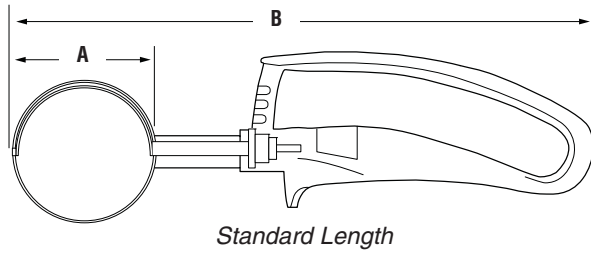

ONE-PIECE COLOR-CODED NSF SQUEEZE DISHERS

MODELS

Standard Length	Extended Length	Size	Color	Standard Length	Extended Length	Size	Color	Standard Length	Extended Length	Size	Color
47388	N/A	4	Orange	47394	N/A	14	Sky Blue	47400	47378	40	Orchid
47389	N/A	5	Teal	47395	47374	16	Royal Blue	47401	N/A	50	Terracotta
47390	47370	6	White	47396	47375	20	Yellow	47402	47379	60	Pink
47391	47371	8	Gray	47397	47376	24	Red	47403	N/A	70	Plum
47392	47372	10	Ivory	47398	47377	30	Black	47404	N/A	100	Orange
47393	47373	12	Green	47399	N/A	36	Mushroom				

DIMENSIONS (shown in inches (cm))

SPECIFICATIONS

Item No.	Color	Size (Approximate Servings per QT.)	Capacity			Item Dimensions	
			Fluid Oz (ML)	Fluid Oz (Approx.)	Cup/Teaspoon/Teaspoon	(A) IN (CM)	(B) IN (CM)
47388	Orange	4	8.0 (236.6)	8	1 Cup	3⁵/₈ (9.2)	10¹/₁₆ (25.6)
47389	Teal	5	6.0 (177.4)	6	¾ Cup	3³/₈ (8.6)	9³/₄ (24.8)
47390	White	6	4.7 (139)	4³/₄	⅝ Cup	3 (7.6)	9⁵/₈ (24.4)
47391	Gray	8	3.7 (109.5)	3³/₄	½ Cup	2⁷/₈ (7.3)	9¹/₄ (23.8)
47392	Ivory	10	3.2 (96)	3¹/₄	⅜ Cup	2³/₄ (7)	9¹/₄ (23.8)
47393	Green	12	2.8 (83.6)	2⁷/₈	⅓ Cup	2¹/₂ (6.4)	9¹/₈ (23.2)
47394	Sky Blue	14	2.4 (71.4)	2³/₈	⅓ Cup	2³/₈ (6)	9 (22.9)
47395	Royal Blue	16	2.0 (59.5)	2	¼ Cup	2¹/₄ (5.7)	8⁷/₈ (22.5)
47396	Yellow	20	1.8 (53.4)	1⁷/₈	3¹/₂ Tablespoons	2¹/₄ (5.7)	8³/₄ (22.2)
47397	Red	24	1.52 (45)	1¹/₂	3 Tablespoons	2 (5.1)	8¹/₂ (21.6)
47398	Black	30	1.13 (33.3)	1¹/₈	2¹/₄ Tablespoons	1⁷/₈ (4.8)	8¹/₄ (20.8)
47399	Mushroom	36	0.94 (27.8)	7⁸/₁₆	1³/₄ Tablespoons	1³/₄ (4.4)	8¹/₄ (20.8)
47400	Orchid	40	0.72 (21.2)	¾	1¹/₂ Tablespoons	1⁵/₈ (4.1)	7⁷/₈ (20.1)
47401	Terracotta	50	0.65 (19.2)	⅝	4 Teaspoons	1¹/₂ (3.8)	7⁷/₈ (20.0)
47402	Pink	60	0.54 (15.9)	½	1 Teaspoon	1³/₈ (3.5)	7³/₄ (19.7)
47403	Plum	70	0.47 (13.8)	⅜	2³/₄ Teaspoons	1¹/₄ (3.2)	7³/₄ (19.7)
47404	Orange	100	0.33 (9.6)	¼	2 Teaspoons	1¹/₈ (2.9)	7¹/₂ (19.1)
47370	White	6	4.7 (139)	4³/₄	⅝ Cup	3 (7.6)	10⁷/₈ (27.6)
47371	Gray	8	3.7 (109.5)	3³/₄	½ Cup	2⁷/₈ (7.3)	10⁵/₈ (27)
47372	Ivory	10	3.2 (96)	3¹/₄	⅜ Cup	2³/₄ (7)	10¹/₂ (26.7)
47373	Green	12	2.8 (83.6)	2⁷/₈	⅓ Cup	2¹/₂ (6.4)	10³/₈ (26.4)
47374	Royal Blue	16	2.0 (59.5)	2	¼ Cup	2¹/₄ (5.7)	10 (25.5)
47375	Yellow	20	1.8 (53.4)	1⁷/₈	3¹/₂ Tablespoons	2¹/₄ (5.7)	10 (25.4)
47376	Red	24	1.52 (45)	1¹/₂	3 Tablespoons	2 (5.1)	9⁷/₈ (25.1)
47377	Black	30	1.13 (33.3)	1¹/₈	2¹/₄ Tablespoons	1⁷/₈ (4.8)	9⁵/₈ (24.4)
47378	Orchid	40	0.72 (21.2)	¾	1¹/₂ Tablespoons	1⁵/₈ (4.1)	9¹/₄ (23.5)
47379	Pink	60	0.54 (15.9)	½	1 Teaspoon	1³/₈ (3.5)	9¹/₈ (23.2)

Outperform every day.™

www.vollrath.com

The Vollrath Company, L.L.C.
1236 North 18th Street
Sheboygan, WI 53081-3201 U.S.A.
Customer Service: 800.628.0830
Canada Customer Service: 800.695.8560
Main Fax: 800.752.5620 or

Technical Services: 800.628.0832
Technical Services Fax:
920.459.5462