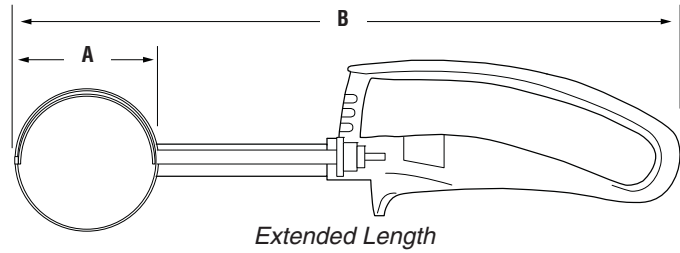

ONE-PIECE COLOR-CODED NSF SQUEEZE DISHERS

MODELS

Standard Length	Extended Length	Size	Color	Standard Length	Extended Length	Size	Color	Standard Length	Extended Length	Size	Color
47388	N/A	4	Orange	47394	N/A	14	Sky Blue	47400	47378	40	Orchid
47389	N/A	5	Teal	47395	47374	16	Royal Blue	47401	N/A	50	Terracotta
47390	47370	6	White	47396	47375	20	Yellow	47402	47379	60	Pink
47391	47371	8	Gray	47397	47376	24	Red	47403	N/A	70	Plum
47392	47372	10	Ivory	47398	47377	30	Black	47404	N/A	100	Orange
47393	47373	12	Green	47399	N/A	36	Mushroom				

DIMENSIONS (shown in inches (cm))

SPECIFICATIONS

Item No.	Color	Size (Approximate Servings per QT.)	Capacity			Item Dimensions	
			Fluid Oz (ML)	Fluid Oz (Approx.)	Cup/Teaspoon/Teaspoon	(A) IN (CM)	(B) IN (CM)
47388	Orange	4	8.0 (236.6)	8	1 Cup	3⁵/₈ (9.2)	10¹/₁₆ (25.6)
47389	Teal	5	6.0 (177.4)	6	¾ Cup	3³/₈ (8.6)	9³/₄ (24.8)
47390	White	6	4.7 (139)	4³/₄	⅝ Cup	3 (7.6)	9⁵/₈ (24.4)
47391	Gray	8	3.7 (109.5)	3³/₄	½ Cup	2⁷/₈ (7.3)	9¹/₄ (23.8)
47392	Ivory	10	3.2 (96)	3¹/₄	⅜ Cup	2³/₄ (7)	9¹/₄ (23.8)
47393	Green	12	2.8 (83.6)	2⁷/₈	⅓ Cup	2¹/₂ (6.4)	9¹/₈ (23.2)
47394	Sky Blue	14	2.4 (71.4)	2³/₈	⅓ Cup	2³/₈ (6)	9 (22.9)
47395	Royal Blue	16	2.0 (59.5)	2	¼ Cup	2¹/₄ (5.7)	8⁷/₈ (22.5)
47396	Yellow	20	1.8 (53.4)	1⁷/₈	3¹/₂ Tablespoons	2¹/₄ (5.7)	8³/₄ (22.2)
47397	Red	24	1.52 (45)	1¹/₂	3 Tablespoons	2 (5.1)	8¹/₂ (21.6)
47398	Black	30	1.13 (33.3)	1¹/₈	2¹/₄ Tablespoons	1⁷/₈ (4.8)	8¹/₄ (20.8)
47399	Mushroom	36	0.94 (27.8)	7⁸/₁₆	1³/₄ Tablespoons	1³/₄ (4.4)	8¹/₄ (20.8)
47400	Orchid	40	0.72 (21.2)	¾	1¹/₂ Tablespoons	1⁵/₈ (4.1)	7⁷/₈ (20.1)
47401	Terracotta	50	0.65 (19.2)	⅝	4 Teaspoons	1¹/₂ (3.8)	7⁷/₈ (20.0)
47402	Pink	60	0.54 (15.9)	½	1 Teaspoon	1³/₈ (3.5)	7³/₄ (19.7)
47403	Plum	70	0.47 (13.8)	⅜	2³/₄ Teaspoons	1¹/₄ (3.2)	7³/₄ (19.7)
47404	Orange	100	0.33 (9.6)	¼	2 Teaspoons	1¹/₈ (2.9)	7¹/₂ (19.1)
47370	White	6	4.7 (139)	4³/₄	⅝ Cup	3 (7.6)	10⁷/₈ (27.6)
47371	Gray	8	3.7 (109.5)	3³/₄	½ Cup	2⁷/₈ (7.3)	10⁵/₈ (27)
47372	Ivory	10	3.2 (96)	3¹/₄	⅜ Cup	2³/₄ (7)	10¹/₂ (26.7)
47373	Green	12	2.8 (83.6)	2⁷/₈	⅓ Cup	2¹/₂ (6.4)	10³/₈ (26.4)
47374	Royal Blue	16	2.0 (59.5)	2	¼ Cup	2¹/₄ (5.7)	10 (25.5)
47375	Yellow	20	1.8 (53.4)	1⁷/₈	3¹/₂ Tablespoons	2¹/₄ (5.7)	10 (25.4)
47376	Red	24	1.52 (45)	1¹/₂	3 Tablespoons	2 (5.1)	9⁷/₈ (25.1)
47377	Black	30	1.13 (33.3)	1¹/₈	2¹/₄ Tablespoons	1⁷/₈ (4.8)	9⁵/₈ (24.4)
47378	Orchid	40	0.72 (21.2)	¾	1¹/₂ Tablespoons	1⁵/₈ (4.1)	9¹/₄ (23.5)
47379	Pink	60	0.54 (15.9)	½	1 Teaspoon	1³/₈ (3.5)	9¹/₈ (23.2)

Outperform every day.™

www.vollrath.com

The Vollrath Company, L.L.C.
1236 North 18th Street
Sheboygan, WI 53081-3201 U.S.A.
Customer Service: 800.628.0830
Canada Customer Service: 800.695.8560
Main Fax: 800.752.5620 or

Technical Services: 800.628.0832
Technical Services Fax:
920.459.5462