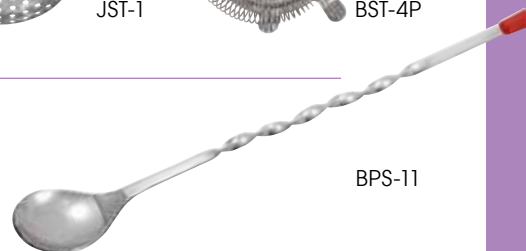

STAINLESS STEEL MESH STRAINER

◆ The fine mesh catches pulp and small seeds

ITEM	DESCRIPTION	UOM	CASE
MS2K-3S	3"Dia x 8"L x 1"H	Each	24/144

MS2K-3S

STAINLESS STEEL STRAINERS

◆ Strain and drain

ITEM	DESCRIPTION	UOM	CASE
BST-4P	4-Prong Spring Strainer	Each	12/288
JST-1	Julep Strainer	Each	12/240

JST-1

BST-4P

STAINLESS STEEL BAR SPOON

ITEM	DESCRIPTION	UOM	CASE
BPS-11	11" Bar Spoon	Each	24/600

BPS-11

STAINLESS STEEL BEER LAYERING SPOON

◆ Ridge rests over lip of the glass for slow pour

ITEM	DESCRIPTION	UOM	CASE
BLS-6	1-5/8" Dia, S/S	Each	12/48