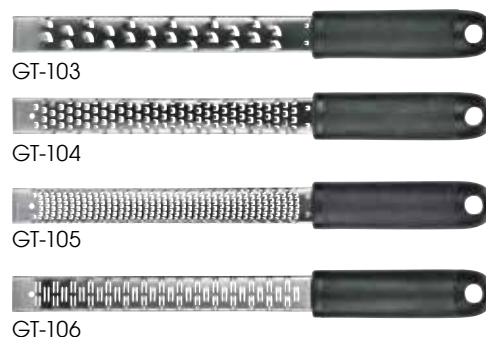

STAINLESS STEEL ROTARY CHEESE GRATER

- ◆ 18/8 stainless steel rotary grater with single drum for grating fine cheeses

ITEM	DESCRIPTION	UOM	CASE
GRTS-1	8-1/4"L x 4-3/4"W x 3-3/8"H	Each	12/36

TABLESIDE SERVICE

PLASTIC ROTARY CHEESE GRATER

- ◆ Ideal for grating hard cheese or chocolate
- ◆ Includes 2 interchangeable drums for fine or coarse grating
- ◆ Dishwasher safe

ITEM	DESCRIPTION	UOM	CASE
PRTS-2	7"L x 3-1/2"W x 4"H	Each	6/24

ZESTER GRATERS

- ◆ 18/8 stainless steel blade
- ◆ Comes with cover for the blade
- ◆ Comfortable soft-grip handle
- ◆ Superior anti-corrosion properties and durability

ITEM	DESCRIPTION	UOM	CASE
GT-103	Medium Coarse Blade	Each	12/72
GT-104	Zester Blade	Each	12/72
GT-105	Fine Blade	Each	12/72
GT-106	Ribbon Blade	Each	12/72

CHEESE KNIFE SETS

- ◆ Each set includes 6 knives for hard, soft, firm or crumbly cheeses
- ◆ Stainless steel blades

ITEM	DESCRIPTION	UOM	CASE
KCS-6	6-Pc Set w/POM Hdls	Set	1/24
KCS-6W	6-Pc Set w/Wooden Hdls	Set	6/48