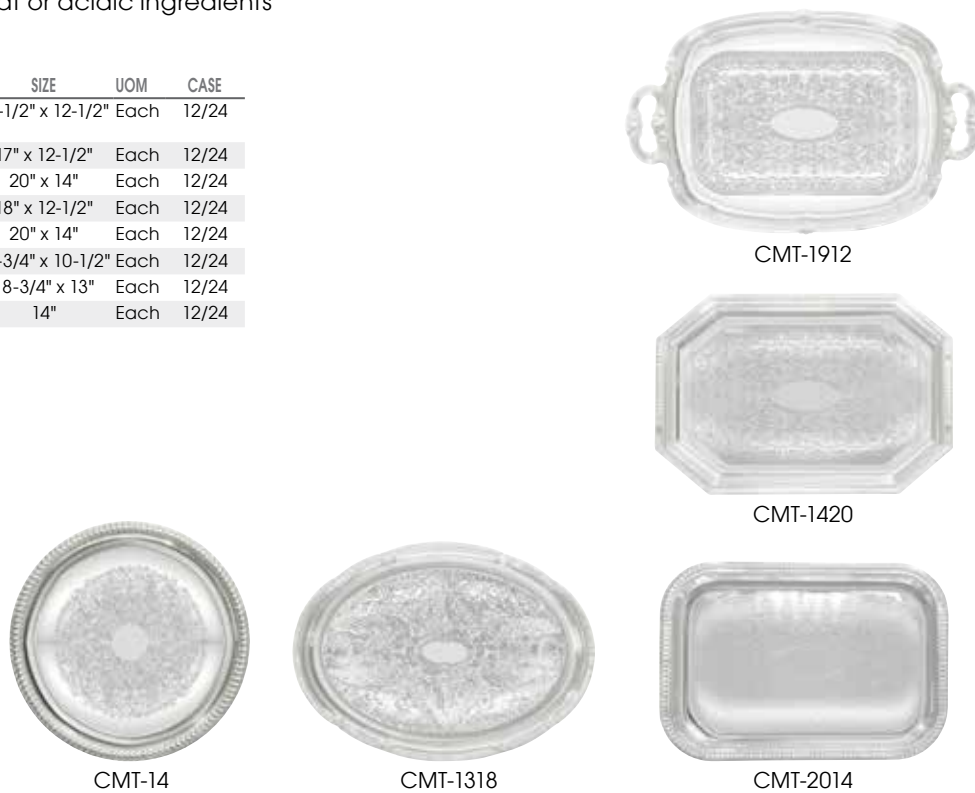

CMT-1420

CMT-14

CMT-1318

CMT-2014

CHROME SERVING TRAYS

CMT-1912