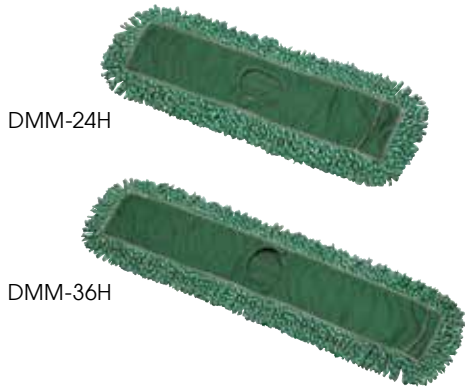

## DUST MOP HEADS, FRAMES & HANDLES

DMM-24H

DMM-36H

### DUST MOP HEADS

- ◆ Microfiber blend effectively traps dust and lint
- ◆ Fits standard size frames

### SUPERIOR DUST MOP HEADS

- ◆ Microfiber blend effectively traps dust and lint

ITEM	DESCRIPTION	COLOR	UOM	CASE
DMM-24H	24"	Green	Each	24
DMM-36H	36"	Green	Each	24

Looped-ends prevent unraveling

Brick pack is standard

### PREMIUM DUST MOP HEADS

- ◆ Cotton blend collects and traps dirt and dust

ITEM	DESCRIPTION	COLOR	UOM	CASE
DMB-24H	24"	Blue	Each	24
DMB-36H	36"	Blue	Each	24

Looped-ends prevent unraveling

Brick pack is standard