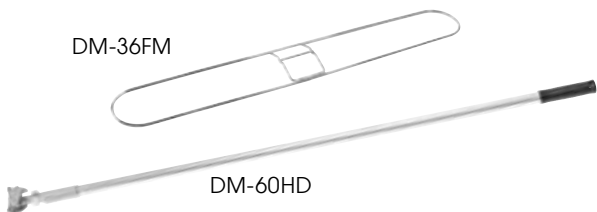

DM-36FM

DM-60HD

DUST MOP FRAMES & HANDLE

- Wire frames compatible with 24" or 36" mop heads
- 60" long lightweight aluminum handle

ITEM	DESCRIPTION	UOM	CASE
DM-24FM	Wire Frame, 24"	Each	24
DM-36FM	Wire Frame, 36"	Each	24
DM-60HD	Aluminum Handle, 60"L	Each	12