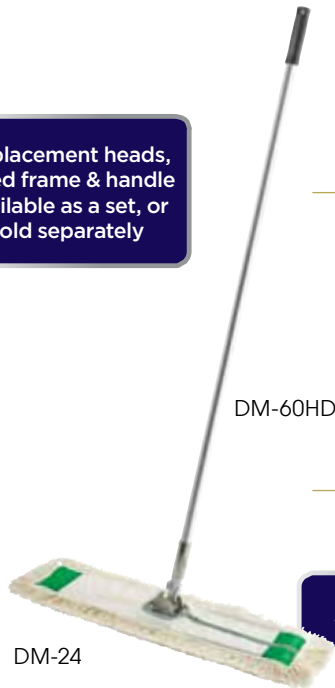

### PREMIUM DUST MOP HEADS

- ◆ Cotton blend collects and traps dirt and dust

ITEM	DESCRIPTION	COLOR	UOM	CASE
DMB-24H	24"	Blue	Each	24
DMB-36H	36"	Blue	Each	24

Looped-ends prevent unraveling

Brick pack is standard

Replacement heads, wired frame & handle available as a set, or sold separately

DM-60HD

DM-24

Machine washable

DM-24H