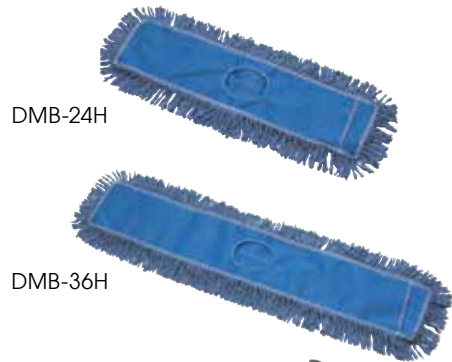

### DUST MOP HEADS

- ◆ Microfiber blend effectively traps dust and lint
- ◆ Fits standard size frames

### SUPERIOR DUST MOP HEADS

- ◆ Microfiber blend effectively traps dust and lint

ITEM	DESCRIPTION	COLOR	UOM	CASE
DMM-24H	24"	Green	Each	24
DMM-36H	36"	Green	Each	24

Looped-ends prevent unraveling

Brick pack is standard