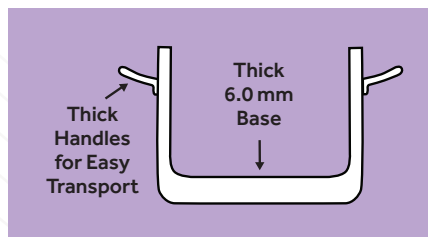

01/2023

Headquarters: 888-946-2682
Showroom: 786-536-4656

cs@wincous.com

www.wincous.com

• Lodi, New Jersey
• Miami, Florida
• Las Vegas, Nevada

Keep on cooking with Winco® Aluminum - it's Elemental!