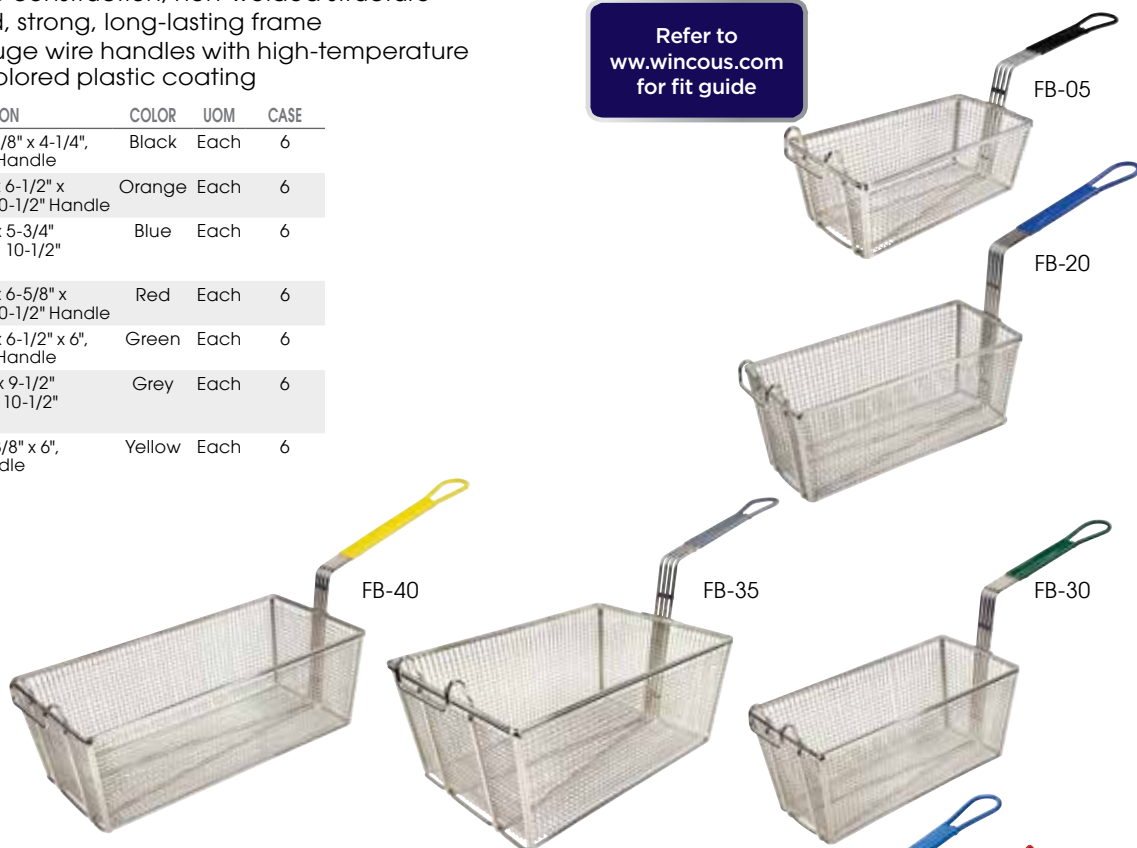

### NICKEL PLATED FRY BASKETS

- ◆ One-piece construction, non-welded structure
- ◆ Reinforced, strong, long-lasting frame
- ◆ Heavy gauge wire handles with high-temperature resistant colored plastic coating

ITEM	DESCRIPTION	COLOR	UOM	CASE
FB-05	11" x 5-3/8" x 4-1/4", 10-1/2" Handle	Black	Each	6
FB-10	12-1/4" x 6-1/2" x 5-1/4", 10-1/2" Handle	Orange	Each	6
FB-20	13-1/4" x 5-3/4" x 5-5/8", 10-1/2" Handle	Blue	Each	6
FB-25	12-7/8" x 6-5/8" x 5-1/4", 10-1/2" Handle	Red	Each	6
FB-30	13-1/4" x 6-1/2" x 6", 10-1/2" Handle	Green	Each	6
FB-35	13-3/8" x 9-1/2" x 6-1/8", 10-1/2" Handle	Grey	Each	6
FB-40	17" x 8-3/8" x 6", 12" Handle	Yellow	Each	6

### FRY BASKETS

Refer to [www.wincous.com](http://www.wincous.com) for fit guide

Packaging lists the models that each FB- item fits

### SPECIALTY FRY BASKETS

- ◆ Heavy gauge wire handle coated with high-temperature resistant colored plastic
- ◆ Commercial quality 18/8 stainless steel

ITEM	DESCRIPTION	UOM	CASE
CKCF-BSK	8 Slots, Front Hook, 12-1/4" x 5-3/4" x 3-1/4" w/o hook, 10-1/2"L Handle	Each	10
FB-03	2 Hinged Shelves, Front & Side Hooks, 11-1/2" x 6" x 3-7/8" w/o hook, 8"L Handle	Each	6