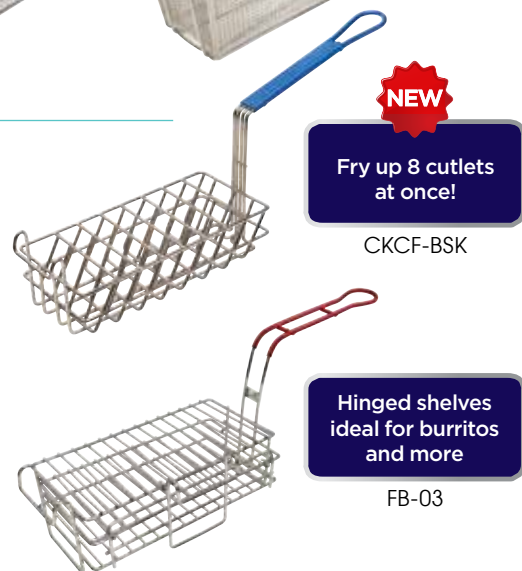

### NICKEL PLATED FRY BASKETS

- ◆ One-piece construction, non-welded structure
- ◆ Reinforced, strong, long-lasting frame
- ◆ Heavy gauge wire handles with high-temperature resistant colored plastic coating

### FRY BASKETS

Refer to [www.wincous.com](http://www.wincous.com) for fit guide

Packaging lists the models that each FB- item fits

### SPECIALTY FRY BASKETS

- ◆ Heavy gauge wire handle coated with high-temperature resistant colored plastic
- ◆ Commercial quality 18/8 stainless steel

ITEM	DESCRIPTION	UOM	CASE
CKCF-BSK	8 Slots, Front Hook, 12-1/4" x 5-3/4" x 3-1/4" w/o hook, 10-1/2"L Handle	Each	10
FB-03	2 Hinged Shelves, Front & Side Hooks, 11-1/2" x 6" x 3-7/8" w/o hook, 8"L Handle	Each	6

Fry up 8 cutlets at once!

CKCF-BSK

Hinged shelves ideal for burritos and more

FB-03