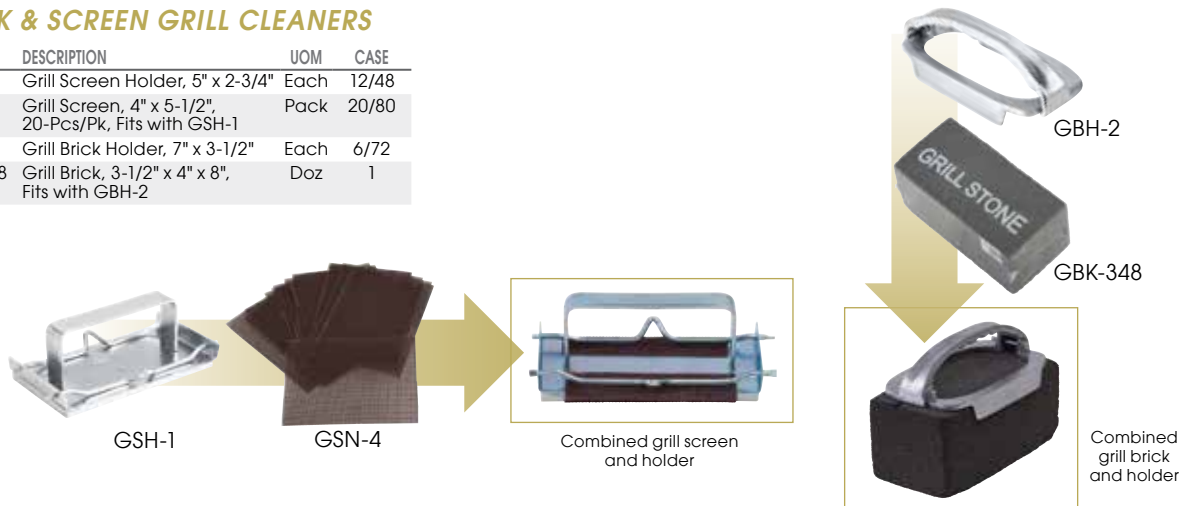

### ALUMINUM GRILL SCRAPER

- ◆ Reversible blade angled scraper great for removing stuck-on food

ITEM	DESCRIPTION	BLADE	UOM	CASE
SCRP-12	12" Alu Scraper	4"	Each	6/48
SCRP-4B	Replacement Blades for SCR-12, 10-Pcs/Pk		Pack	10/400

### BRICK & SCREEN GRILL CLEANERS

ITEM	DESCRIPTION	UOM	CASE
GSH-1	Grill Screen Holder, 5" x 2-3/4"	Each	12/48
GSN-4	Grill Screen, 4" x 5-1/2", 20-Pcs/Pk, Fits with GSH-1	Pack	20/80
GBH-2	Grill Brick Holder, 7" x 3-1/2"	Each	6/72
GBK-348	Grill Brick, 3-1/2" x 4" x 8", Fits with GBH-2	Doz	1