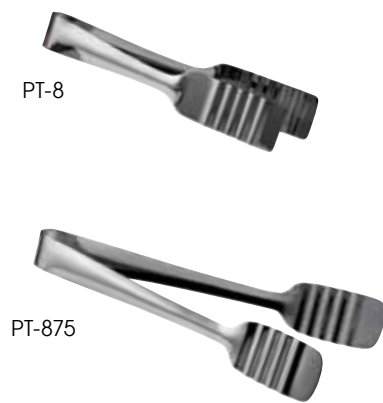

STAINLESS STEEL SERVING TONGS

STH-8

STH-10

HEAVYWEIGHT STRAIGHT TONGS

- ◆ 18/8 satin finish stainless steel
- ◆ Dishwasher safe

ITEM	DESCRIPTION	SIZE	UOM	CASE
STH-8	Short	8.5"	Each	12/72
STH-10	Medium	10.5"	Each	12/72
STH-13	Long	13.5"	Each	12/72

SALAD TONGS

ITEM	DESCRIPTION	SIZE	UOM	CASE
PTOS-8	Oval, Satin Finish	7-3/4"	Each	12/96
ST-2	Double Spoon, Mirror Finish	10"	Each	6/60
ST-10	Fork and Spoon, Satin Finish	10"	Each	6/60
ST-10S	Slotted and Solid Spatula, Mirror Finish	10"	Each	12/96
ST-105SF	Spatula and Fork, Mirror Finish	10-1/2"	Each	12/96

PTOS-8

ST-2

ST-10S

ST-105SF

PASTRY TONGS

ITEM	DESCRIPTION	SIZE	UOM	CASE
PT-8	Solid with Short Handle	7-1/2"	Each	12/120
PT-875	Solid with Long Handle	8-3/4"	Each	12/144
PT-10P	Perforated	10-1/2"	Each	12/96

PT-8

PT-875

PT-10P

SPAGHETTI TONGS

ITEM	DESCRIPTION	SIZE	UOM	CASE
ST-8	Mirror Finish	8"	Each	12/240

ST-8