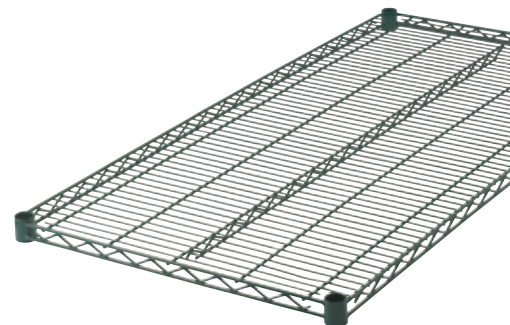

EPOXY-COATED WIRE SHELVES

◆ Withstands temperatures from -100°F to 500°F

◆ **Must buy full case quantity**

ITEM	DESCRIPTION - W x L	UOM	CASE
VEX-1424	14" x 24"	Each	2
VEX-1430	14" x 30"	Each	2
VEX-1436	14" x 36"	Each	2
VEX-1448	14" x 48"	Each	2
VEX-1460	14" x 60"	Each	2
VEX-1472	14" x 72"	Each	2
VEX-1824	18" x 24"	Each	2
VEX-1830	18" x 30"	Each	2
VEX-1836	18" x 36"	Each	2
VEX-1842	18" x 42"	Each	2
VEX-1848	18" x 48"	Each	2
VEX-1854	18" x 54"	Each	2
VEX-1860	18" x 60"	Each	2
VEX-1872	18" x 72"	Each	2
VEX-2124	21" x 24"	Each	2
VEX-2130	21" x 30"	Each	2
VEX-2136	21" x 36"	Each	2
VEX-2148	21" x 48"	Each	2
VEX-2160	21" x 60"	Each	2
VEX-2172	21" x 72"	Each	2
VEX-2424	24" x 24"	Each	2
VEX-2430	24" x 30"	Each	2
VEX-2436	24" x 36"	Each	2
VEX-2442	24" x 42"	Each	2
VEX-2448	24" x 48"	Each	2
VEX-2454	24" x 54"	Each	2
VEX-2460	24" x 60"	Each	2
VEX-2472	24" x 72"	Each	2

Epoxy shelving suitable for storage in dry as well as moist/humid areas

WIRE SHELVES

- ◆ NSF listed for use in all environments, including humid areas
- ◆ Heavy-duty wire construction
- ◆ Mix-and-match the various sizes to suit any need
- ◆ Easy to assemble, no tools required
- ◆ Capacities:
Under 48" long - up to 850 lbs/shelf,
Over 48" long - up to 600 lbs/shelf
- ◆ Includes 4 split-sleeve clips per shelf

VEX-SERIES SHELVES

EPOXY-COATED POSTS

- ◆ For wire shelving
- ◆ Withstands temperatures from -100°F to 500°F

◆ **Must buy full case quantity**

ITEM	DESCRIPTION	UOM	CASE
VEX-8P	8"H	Each	4
VEX-34P	34"H	Each	4
VEX-48P	48"H	Each	4
VEX-54P	54"H	Each	4
VEX-63P	63"H	Each	4
VEX-72P	72"H	Each	4
VEX-86P	86"H	Each	4

VEX-SERIES POSTS

EPOXY-COATED WALL MOUNT BRACKETS

- ◆ A great option for mounting a single wire shelf to the wall with two brackets

◆ **Must buy full case quantity**

ITEM	DESCRIPTION	UOM	CASE
VEXB-14	14"W	Pair	2
VEXB-18	18"W	Pair	2
VEXB-21	21"W	Pair	2
VEXB-24	24"W	Pair	2