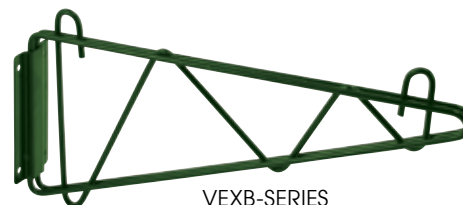

VEX-SERIES SHELVES

EPOXY-COATED POSTS

- ◆ For wire shelving
- ◆ Withstands temperatures from -100°F to 500°F

◆ **Must buy full case quantity**

ITEM	DESCRIPTION	UOM	CASE
VEX-8P	8"H	Each	4
VEX-34P	34"H	Each	4
VEX-48P	48"H	Each	4
VEX-54P	54"H	Each	4
VEX-63P	63"H	Each	4
VEX-72P	72"H	Each	4
VEX-86P	86"H	Each	4

VEX-SERIES POSTS

EPOXY-COATED WALL MOUNT BRACKETS

- ◆ A great option for mounting a single wire shelf to the wall with two brackets

◆ **Must buy full case quantity**

ITEM	DESCRIPTION	UOM	CASE
VEXB-14	14"W	Pair	2
VEXB-18	18"W	Pair	2
VEXB-21	21"W	Pair	2
VEXB-24	24"W	Pair	2

VEXB-SERIES

S/N-STYLE HOOK FOR EPOXY-COATED SHELVING

- ◆ Holds shelving units together when standing next to or behind each other

ITEM	DESCRIPTION	UOM	CASE
VEX-HK	S/N Hook for VEX-series Shelves	Each	20/200