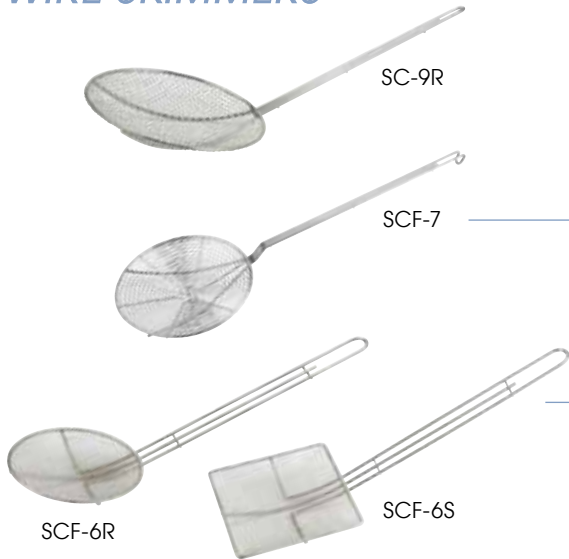

STAINLESS STEEL SKIMMERS

STAINLESS STEEL HEAVY-DUTY ONE-PIECE SKIMMER

ITEM	DESCRIPTION	HANDLE	UOM	CASE
SCS-6H	6-1/4"Dia	16"	Each	12/72

STAINLESS STEEL SKIMMERS

ITEM	DESCRIPTION	HANDLE	UOM	CASE
SCS-5	4-1/2"Dia	13"	Each	12/120
SCS-6	5-3/4"Dia	13-1/2"	Each	12/120

STAINLESS STEEL WIDE SKIMMER

ITEM	DESCRIPTION	UOM	CASE	LIST PRICE	QTY BREAK
SC-12	12"Dia	Each	12/24	24.86	12

WIRE SKIMMERS

NICKEL-PLATED WIRE SKIMMERS

ITEM	DESCRIPTION	HANDLE	UOM	CASE
SC-5R	5"Dia	13"	Each	12/36
SC-6R	6"Dia	13"	Each	12/36
SC-7R	7"Dia	13"	Each	12/36
SC-8R	8"Dia	13"	Each	12/24
SC-9R	9"Dia	13"	Each	12/24
SC-12R	12"Dia	13"	Each	12/24

NICKEL-PLATED SPIRAL-WIRE SKIMMERS

ITEM	DESCRIPTION	HANDLE	UOM	CASE
SCF-7	7"Dia	14"	Each	12/48
SCF-9	9"Dia	14"	Each	12/48

NICKEL-PLATED MESH SKIMMERS

ITEM	DESCRIPTION	HANDLE	UOM	CASE
SCF-6R	6-1/2"Dia	13"	Each	12/48
SCF-6S	6-3/4" x 6-3/4"	13"	Each	12/48

STAINLESS STEEL SINGLE MESH SKIMMERS

ITEM	DESCRIPTION	HANDLE	UOM	CASE
MSS-6F	6"Dia, Fine	13"	Each	12/120
MSS-6.5F	6-1/2"Dia, Fine	13"	Each	12/120
MSS-6	6"Dia, Coarse	13"	Each	12/120
MSS-6.5	6-1/2"Dia, Coarse	13"	Each	12/120