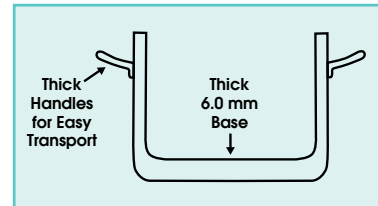

**NSF** 3003 ELEMENTAL ALUMINUM COOKWARE

Sturdy handles

Extra thick reinforced base

ALBH-28

ASHP-60

ALHP-120

**ELEMENTAL ALUMINUM EXTRA-HEAVYWEIGHT COOKWARE**

**6.0 MM, 1/4" THICKNESS**

**EXTRA HEAVYWEIGHT ALUMINUM STOCK POTS**

ITEM	DESCRIPTION	SIZE (DIA X HEIGHT)	UOM	CASE
ALHP-12	12 Qt	10-1/8" x 9-3/8"	Each	1
ALHP-16	16 Qt	11-3/8" x 10-1/4"	Each	1
ALHP-20	20 Qt	12-1/8" x 10-1/2"	Each	1
ALHP-24	24 Qt	12-1/8" x 11-3/8"	Each	1
ALHP-32	32 Qt	14-1/8" x 13"	Each	1
ALHP-40	40 Qt	14-3/4" x 14-1/2"	Each	1
ALHP-60	60 Qt	16-1/4" x 17-3/8"	Each	1
ALHP-80	80 Qt	19-1/4" x 17"	Each	1
ALHP-100	100 Qt	20-1/4" x 18-3/8"	Each	1
ALHP-120	120 Qt, 4 Hdls	21-5/8" x 19-1/2"	Each	1
ALHP-140	140 Qt, 4 Hdls	23-5/8" x 19-5/8"	Each	1
ALHP-160	160 Qt, 4 Hdls	23-5/8" x 21-7/8"	Each	1